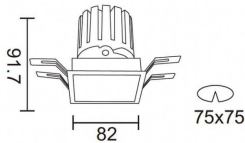

PRO-DS Smart

Lavov downlight from the family PRO-DS Smart with a power of 12,2W and an optics 12 degrees . CCT 3000K. With a total lumen output of 787,5lm and a luminous efficiency of 64,56lm/W.DALI+ wireless Casambi driver. Made in die cast aluminum and finished in White color.

Item code	86.DS26.1319.01
Product type	Indoor
Category	Downlights
Family	PRO-D
Subfamily	PRO-DS Smart
Pictograms	

Scheme

Product	
Real power (W)	12.2
Real luminous flux (Lm)	787.5
Luminous efficiency (Lm/W)	64.56
Beam angle (°)	12
Life time (h)	50000 h L80B10
IP	20
Electrical class insulation	Clas II
Colour	White
Control gear	DALI+ wireless Casambi
Flicker Free	Yes
Light source	LED
Type of LED	COB
Colour temperature (K)	3000
Colour consistency (SDCM)	SDCM<3
CRI	80