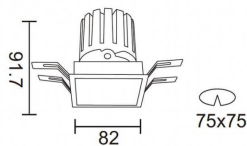

### PRO-DS Smart

Lavov downlight from the family PRO-DS Smart with a power of 12,2W and an optics 12 degrees . CCT 3000K. With a total lumen output of 787,5lm and a luminous efficiency of 64,56lm/W.DALI+wireless Casambi driver. Made in die cast aluminum and finished in White color.

#### Scheme

<b>Product</b>	
<b>Real power (W)</b>	<b>12.2</b>
<b>Real luminous flux (Lm)</b>	<b>787.5</b>
<b>Luminous efficiency (Lm/W)</b>	<b>64.56</b>
<b>Beam angle (°)</b>	<b>12</b>
<b>Life time (h)</b>	<b>50000 h L80B10</b>
<b>IP</b>	<b>20</b>
<b>Electrical class insulation</b>	<b>Clas II</b>
<b>Colour</b>	<b>White</b>
<b>Control gear</b>	<b>DALI+wireless Casambi</b>
<b>Flicker Free</b>	<b>Yes</b>
<b>Light source</b>	<b>LED</b>
<b>Type of LED</b>	<b>COB</b>
<b>Colour temperature (K)</b>	<b>3000</b>
<b>Colour consistency (SDCM)</b>	<b>SDCM&lt;3</b>
<b>CRI</b>	<b>80</b>