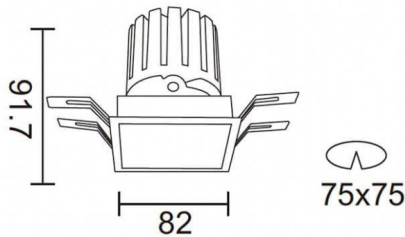

PRO-DS Smart

Lavov downlight from the family PRO-DS Smart with a power of 12,2W and an optics 12 degrees . CCT 3000K. With a total lumen output of 787,5lm and a luminous efficiency of 64,56lm/W.DALI+wireless Casambi driver. Made in die cast aluminum and finished in black color.

Scheme

Item code	86.DS26.1319.02
Product type	Indoor
Category	Downlights
Family	PRO-D
Subfamily	PRO-DS Smart
Pictograms	

Product	
Real power (W)	12.2
Real luminous flux (Lm)	787.5
Luminous efficiency (Lm/W)	64.56
Beam angle (°)	12
Life time (h)	50000 h L80B10
IP	20
Electrical class insulation	Clas II
Colour	black
Control gear	DALI+wireless Casambi
Flicker Free	Yes
Light source	LED
Type of LED	COB
Colour temperature (K)	3000
Colour consistency (SDCM)	SDCM3
CRI	80