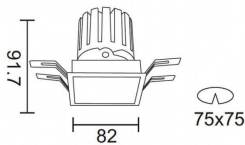

Scheme

Product	
Real power (W)	12.2
Real luminous flux (Lm)	787.5
Luminous efficiency (Lm/W)	64.56
Beam angle (°)	12
Life time (h)	50000 h L80B10
IP	20
Electrical class insulation	Clas II
Colour	black
Control gear	DALI+ wireless Casambi
Flicker Free	Yes
Light source	LED
Type of LED	COB
Colour temperature (K)	3000
Colour consistency (SDCM)	SDCM<3
CRI	80