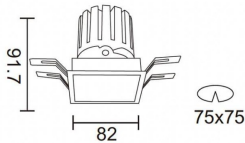

### PRO-DS Smart

Lavov downlight from the family PRO-DS Smart with a power of 12,2W and an optics 12 degrees . CCT 3000K. With a total lumen output of 787,5lm and a luminous efficiency of 64,56lm/W.DALI+ wireless Casambi driver. Made in die cast aluminum and finished in black color.

### Scheme

<b>Product</b>	
<b>Real power (W)</b>	<b>12.2</b>
<b>Real luminous flux (Lm)</b>	<b>787.5</b>
<b>Luminous efficiency (Lm/W)</b>	<b>64.56</b>
<b>Beam angle (°)</b>	<b>12</b>
<b>Life time (h)</b>	<b>50000 h L80B10</b>
<b>IP</b>	<b>20</b>
<b>Electrical class insulation</b>	<b>Clas II</b>
<b>Colour</b>	<b>black</b>
<b>Control gear</b>	<b>DALI+ wireless Casambi</b>
<b>Flicker Free</b>	<b>Yes</b>
<b>Light source</b>	<b>LED</b>
<b>Type of LED</b>	<b>COB</b>
<b>Colour temperature (K)</b>	<b>3000</b>
<b>Colour consistency (SDCM)</b>	<b>SDCM&lt;3</b>
<b>CRI</b>	<b>80</b>