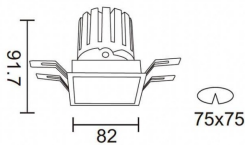

PRO-DS Smart

Lavov downlight from the family PRO-DS Smart with a power of 12,2W and an optics 12 degrees . CCT 3000K. With a total lumen output of 787,5lm and a luminous efficiency of 64,56lm/W.DALI+ wireless Casambi driver. Made in die cast aluminum and finished in grey color.

Item code	86.DS26.1319.03
Product type	Indoor
Category	Downlights
Family	PRO-D
Subfamily	PRO-DS Smart
Pictograms	

Scheme

Product	
Real power (W)	12.2
Real luminous flux (Lm)	787.5
Luminous efficiency (Lm/W)	64.56
Beam angle (°)	12
Life time (h)	50000 h L80B10
IP	20
Electrical class insulation	Clas II
Colour	grey
Control gear	DALI+ wireless Casambi
Flicker Free	Yes
Light source	LED
Type of LED	COB
Colour temperature (K)	3000
Colour consistency (SDCM)	SDCM<3
CRI	80