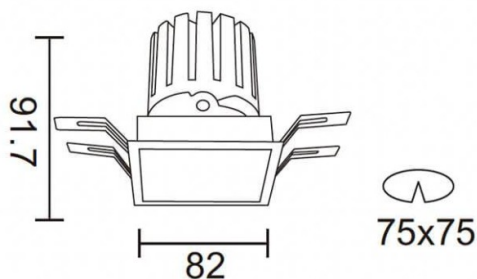

PRO-DS Smart

Lavov downlight from the family PRO-DS Smart with a power of 12,2W and an optics 12 degrees . CCT 3000K. With a total lumen output of 787,5lm and a luminous efficiency of 64,56lm/W.DALI+wireless Casambi driver. Made in die cast aluminum and finished in grey color.

Item code	86.DS26.1319.03
Product type	Indoor
Category	Downlights
Family	PRO-D
Subfamily	PRO-DS Smart
Pictograms	

Scheme

Product	
Real power (W)	12.2
Real luminous flux (Lm)	787.5
Luminous efficiency (Lm/W)	64.56
Beam angle (°)	12
Life time (h)	50000 h L80B10
IP	20
Electrical class insulation	Clas II
Colour	grey
Control gear	DALI+wireless Casambi
Flicker Free	Yes
Light source	LED
Type of LED	COB
Colour temperature (K)	3000
Colour consistency (SDCM)	SDCM<3
CRI	80