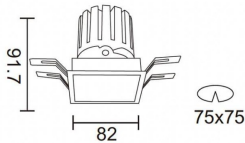

### PRO-DS Smart

Lavov downlight from the family PRO-DS Smart with a power of 12,2W and an optics 12 degrees . CCT 3000K. With a total lumen output of 787,5lm and a luminous efficiency of 64,56lm/W.DALI+ wireless Casambi driver. Made in die cast aluminum and finished in grey color.

### Scheme

<b>Product</b>	
<b>Real power (W)</b>	<b>12.2</b>
<b>Real luminous flux (Lm)</b>	<b>787.5</b>
<b>Luminous efficiency (Lm/W)</b>	<b>64.56</b>
<b>Beam angle (°)</b>	<b>12</b>
<b>Life time (h)</b>	<b>50000 h L80B10</b>
<b>IP</b>	<b>20</b>
<b>Electrical class insulation</b>	<b>Clas II</b>
<b>Colour</b>	<b>grey</b>
<b>Control gear</b>	<b>DALI+ wireless Casambi</b>
<b>Flicker Free</b>	<b>Yes</b>
<b>Light source</b>	<b>LED</b>
<b>Type of LED</b>	<b>COB</b>
<b>Colour temperature (K)</b>	<b>3000</b>
<b>Colour consistency (SDCM)</b>	<b>SDCM&lt;3</b>
<b>CRI</b>	<b>80</b>