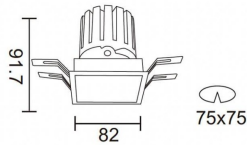

Scheme

Product

Real power (W)	12.2

Real luminous flux (Lm)	787.5

Luminous efficiency (Lm/W)	64.56

Beam angle (°)	12

Life time (h)	50000 h L80B10

IP	20

Electrical class insulation	Clas II

Colour	grey

Control gear	DALI+wireless Casambi

Flicker Free	Yes

Light source	LED

Type of LED	COB

Colour temperature (K)	3000

Colour consistency (SDCM)	SDCM<3

CRI	80