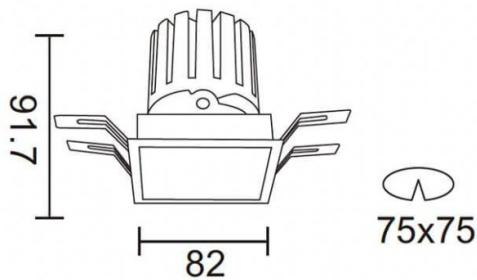

### PRO-DS Smart

Lavov downlight from the family PRO-DS Smart with a power of 12,2W and an optics 12 degrees . CCT 3000K. With a total lumen output of 787,5lm and a luminous efficiency of 64,56lm/W.DALI+wireless Casambi driver. Made in die cast aluminum and finished in grey color.

### Scheme

<b>Product</b>	
<b>Real power (W)</b>	<b>12.2</b>
<b>Real luminous flux (Lm)</b>	<b>787.5</b>
<b>Luminous efficiency (Lm/W)</b>	<b>64.56</b>
<b>Beam angle (°)</b>	<b>12</b>
<b>Life time (h)</b>	<b>50000 h L80B10</b>
<b>IP</b>	<b>20</b>
<b>Electrical class insulation</b>	<b>Clas II</b>
<b>Colour</b>	<b>grey</b>
<b>Control gear</b>	<b>DALI+wireless Casambi</b>
<b>Flicker Free</b>	<b>Yes</b>
<b>Light source</b>	<b>LED</b>
<b>Type of LED</b>	<b>COB</b>
<b>Colour temperature (K)</b>	<b>3000</b>
<b>Colour consistency (SDCM)</b>	<b>SDCM&lt;3</b>
<b>CRI</b>	<b>80</b>