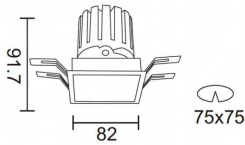

PRO-DS Smart

Lavov downlight from the family PRO-DS Smart with a power of 12,2W and an optics 24 degrees . CCT 3000K. With a total lumen output of 787,5lm and a luminous efficiency of 64,56lm/W.DALI+ wireless Casambi driver. Made in die cast aluminum and finished in White color.

Item code	86.DS26.1329.01
Product type	Indoor
Category	Downlights
Family	PRO-D
Subfamily	PRO-DS Smart
Pictograms	

Scheme

Product	
Real power (W)	12.2
Real luminous flux (Lm)	787.5
Luminous efficiency (Lm/W)	64.56
Beam angle (°)	24
Life time (h)	50000 h L80B10
IP	20
Electrical class insulation	Clas II
Colour	White
Control gear	DALI+ wireless Casambi
Flicker Free	Yes
Light source	LED
Type of LED	COB
Colour temperature (K)	3000
Colour consistency (SDCM)	SDCM<3
CRI	80