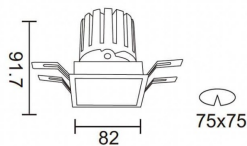

Scheme

Product

Real power (W)	12.2

Real luminous flux (Lm)	787.5

Luminous efficiency (Lm/W)	64.56

Beam angle (°)	24

Life time (h)	50000 h L80B10

IP	20

Electrical class insulation	Clas II

Colour	White

Control gear	DALI+wireless Casambi

Flicker Free	Yes

Light source	LED

Type of LED	COB

Colour temperature (K)	3000

Colour consistency (SDCM)	SDCM<3

CRI	80