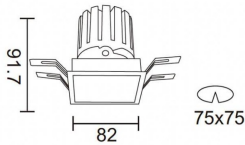

Subfamily	PRO-DS Smart
------------------	---------------------

Pictograms	    
	    

Scheme

Product

Real power (W)	12.2
-----------------------	-------------

Real luminous flux (Lm)	787.5
--------------------------------	--------------