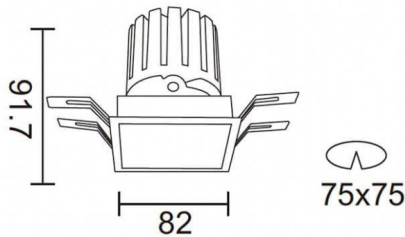

PRO-DS Smart

Lavov downlight from the family PRO-DS Smart with a power of 12,2W and an optics 24 degrees . CCT 3000K. With a total lumen output of 787,5lm and a luminous efficiency of 64,56lm/W.DALI+wireless Casambi driver. Made in die cast aluminum and finished in black color.

Scheme

Item code	86.DS26.1329.02
Product type	Indoor
Category	Downlights
Family	PRO-D
Subfamily	PRO-DS Smart
Pictograms	

Product	
Real power (W)	12.2
Real luminous flux (Lm)	787.5
Luminous efficiency (Lm/W)	64.56
Beam angle (°)	24
Life time (h)	50000 h L80B10
IP	20
Electrical class insulation	Clas II
Colour	black
Control gear	DALI+wireless Casambi
Flicker Free	Yes
Light source	LED
Type of LED	COB
Colour temperature (K)	3000
Colour consistency (SDCM)	SDCM3
CRI	80