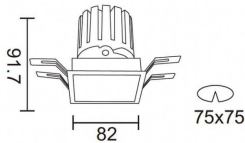

PRO-DS Smart

Lavov downlight from the family PRO-DS Smart with a power of 12,2W and an optics 24 degrees . CCT 3000K. With a total lumen output of 787,5lm and a luminous efficiency of 64,56lm/W.DALI+ wireless Casambi driver. Made in die cast aluminum and finished in black color.

Item code	86.DS26.1329.02
Product type	Indoor
Category	Downlights
Family	PRO-D
Subfamily	PRO-DS Smart
Pictograms	

Scheme

Product	
Real power (W)	12.2
Real luminous flux (Lm)	787.5
Luminous efficiency (Lm/W)	64.56
Beam angle (°)	24
Life time (h)	50000 h L80B10
IP	20
Electrical class insulation	Clas II
Colour	black
Control gear	DALI+ wireless Casambi
Flicker Free	Yes
Light source	LED
Type of LED	COB
Colour temperature (K)	3000
Colour consistency (SDCM)	SDCM<3
CRI	80