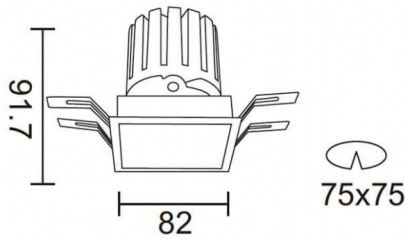

Scheme

PRO-DS Smart

Lavov downlight from the family PRO-DS Smart with a power of 12,2W and an optics 24 degrees . CCT 3000K. With a total lumen output of 787,5lm and a luminous efficiency of 64,56lm/W.DALI+wireless Casambi driver. Made in die cast aluminum and finished in grey color.

Item code	86.DS26.1329.03
Product type	Indoor
Category	Downlights
Family	PRO-D
Subfamily	PRO-DS Smart
Pictograms	

Product	
Real power (W)	12.2
Real luminous flux (Lm)	787.5
Luminous efficiency (Lm/W)	64.56
Beam angle (°)	24
Life time (h)	50000 h L80B10
IP	20
Electrical class insulation	Clas II
Colour	grey
Control gear	DALI+wireless Casambi
Flicker Free	Yes
Light source	LED
Type of LED	COB
Colour temperature (K)	3000
Colour consistency (SDCM)	SDCM3
CRI	80