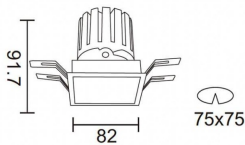

PRO-DS Smart

Lavov downlight from the family PRO-DS Smart with a power of 12,2W and an optics 24 degrees . CCT 3000K. With a total lumen output of 787,5lm and a luminous efficiency of 64,56lm/W.DALI+ wireless Casambi driver. Made in die cast aluminum and finished in grey color.

Item code	86.DS26.1329.03
Product type	Indoor
Category	Downlights
Family	PRO-D
Subfamily	PRO-DS Smart
Pictograms	

Scheme

Product	
Real power (W)	12.2
Real luminous flux (Lm)	787.5
Luminous efficiency (Lm/W)	64.56
Beam angle (°)	24
Life time (h)	50000 h L80B10
IP	20
Electrical class insulation	Clas II
Colour	grey
Control gear	DALI+ wireless Casambi
Flicker Free	Yes
Light source	LED
Type of LED	COB
Colour temperature (K)	3000
Colour consistency (SDCM)	SDCM<3
CRI	80