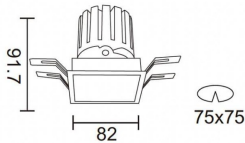

PRO-DS Smart

Lavov downlight from the family PRO-DS Smart with a power of 12,2W and an optics 36 degrees . CCT 3000K. With a total lumen output of 787,5lm and a luminous efficiency of 64,56lm/W.DALI+ wireless Casambi driver. Made in die cast aluminum and finished in White color.

Item code	86.DS26.1339.01
Product type	Indoor
Category	Downlights
Family	PRO-D
Subfamily	PRO-DS Smart
Pictograms	

Scheme

Product	
Real power (W)	12.2
Real luminous flux (Lm)	787.5
Luminous efficiency (Lm/W)	64.56
Beam angle (°)	36
Life time (h)	50000 h L80B10
IP	20
Electrical class insulation	Clas II
Colour	White
Control gear	DALI+ wireless Casambi
Flicker Free	Yes
Light source	LED
Type of LED	COB
Colour temperature (K)	3000
Colour consistency (SDCM)	SDCM<3
CRI	80