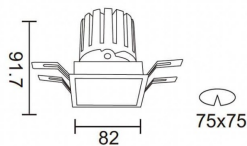

Scheme

Product

Real power (W)	12.2

Real luminous flux (Lm)	787.5

Luminous efficiency (Lm/W)	64.56

Beam angle (°)	36

Life time (h)	50000 h L80B10

IP	20

Electrical class insulation	Clas II

Colour	White

Control gear	DALI+wireless Casambi

Flicker Free	Yes

Light source	LED

Type of LED	COB

Colour temperature (K)	3000

Colour consistency (SDCM)	SDCM<3

CRI	80