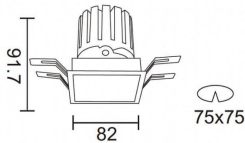

PRO-DS Smart

Lavov downlight from the family PRO-DS Smart with a power of 12,2W and an optics 36 degrees . CCT 3000K. With a total lumen output of 787,5lm and a luminous efficiency of 64,56lm/W.DALI+ wireless Casambi driver. Made in die cast aluminum and finished in black color.

Item code	86.DS26.1339.02
Product type	Indoor
Category	Downlights
Family	PRO-D
Subfamily	PRO-DS Smart
Pictograms	

Scheme

Product	
Real power (W)	12.2
Real luminous flux (Lm)	787.5
Luminous efficiency (Lm/W)	64.56
Beam angle (°)	36
Life time (h)	50000 h L80B10
IP	20
Electrical class insulation	Clas II
Colour	black
Control gear	DALI+ wireless Casambi
Flicker Free	Yes
Light source	LED
Type of LED	COB
Colour temperature (K)	3000
Colour consistency (SDCM)	SDCM<3
CRI	80