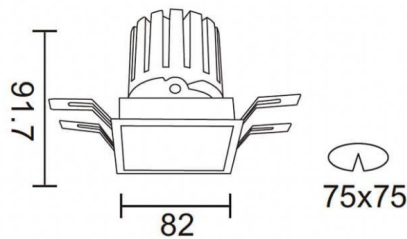

### PRO-DS Smart

Lavov downlight from the family PRO-DS Smart with a power of 12,2W and an optics 36 degrees . CCT 3000K. With a total lumen output of 787,5lm and a luminous efficiency of 64,56lm/W.DALI+wireless Casambi driver. Made in die cast aluminum and finished in grey color.

### Scheme

Item code	86.DS26.1339.03
Product type	Indoor
Category	Downlights
Family	PRO-D
Subfamily	PRO-DS Smart
Pictograms	

<b>Product</b>	
Real power (W)	12.2
Real luminous flux (Lm)	787.5
Luminous efficiency (Lm/W)	64.56
Beam angle (°)	36
Life time (h)	50000 h L80B10
IP	20
Electrical class insulation	Clas II
Colour	grey
Control gear	DALI+wireless Casambi
Flicker Free	Yes
Light source	LED
Type of LED	COB
Colour temperature (K)	3000
Colour consistency (SDCM)	SDCM3
CRI	80