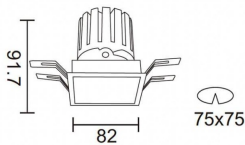

**PRO-DS Smart**

Lavov downlight from the family PRO-DS Smart with a power of 12,2W and an optics 36 degrees . CCT 3000K. With a total lumen output of 787,5lm and a luminous efficiency of 64,56lm/W.DALI+ wireless Casambi driver. Made in die cast aluminum and finished in grey color.

**Scheme**

|                                    |                               |
|------------------------------------|-------------------------------|
| <b>Product</b>                     |                               |
| <b>Real power (W)</b>              | <b>12.2</b>                   |
| <b>Real luminous flux (Lm)</b>     | <b>787.5</b>                  |
| <b>Luminous efficiency (Lm/W)</b>  | <b>64.56</b>                  |
| <b>Beam angle (°)</b>              | <b>36</b>                     |
| <b>Life time (h)</b>               | <b>50000 h L80B10</b>         |
| <b>IP</b>                          | <b>20</b>                     |
| <b>Electrical class insulation</b> | <b>Clas II</b>                |
| <b>Colour</b>                      | <b>grey</b>                   |
| <b>Control gear</b>                | <b>DALI+ wireless Casambi</b> |
| <b>Flicker Free</b>                | <b>Yes</b>                    |
| <b>Light source</b>                | <b>LED</b>                    |
| <b>Type of LED</b>                 | <b>COB</b>                    |
| <b>Colour temperature (K)</b>      | <b>3000</b>                   |
| <b>Colour consistency (SDCM)</b>   | <b>SDCM&lt;3</b>              |
| <b>CRI</b>                         | <b>80</b>                     |