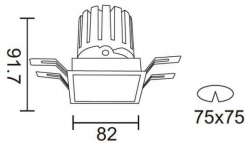

PRO-DS Smart

Lavov downlight from the family PRO-DS Smart with a power of 12,2W and an optics 12 degrees . CCT 4000K. With a total lumen output of 787,5lm and a luminous efficiency of 64,56lm/W.DALI+ wireless Casambi driver. Made in die cast aluminum and finished in White color.

Item code	86.DS26.1419.01
Product type	Indoor
Category	Downlights
Family	PRO-D
Subfamily	PRO-DS Smart

Pictograms

Scheme

Product	
Real power (W)	12.2
Real luminous flux (Lm)	787.5
Luminous efficiency (Lm/W)	64.56
Beam angle (°)	12
Life time (h)	50000 h L80B10
IP	20
Electrical class insulation	Clas II
Colour	White
Control gear	DALI+ wireless Casambi
Flicker Free	Yes
Light source	LED
Type of LED	COB
Colour temperature (K)	4000
Colour consistency (SDCM)	SDCM<3
CRI	80