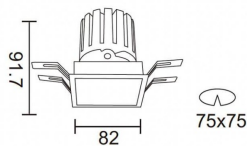

### PRO-DS Smart

Lavov downlight from the family PRO-DS Smart with a power of 12,2W and an optics 12 degrees . CCT 4000K. With a total lumen output of 787,5lm and a luminous efficiency of 64,56lm/W.DALI+wireless Casambi driver. Made in die cast aluminum and finished in White color.

#### Scheme

<b>Product</b>	
<b>Real power (W)</b>	<b>12.2</b>
<b>Real luminous flux (Lm)</b>	<b>787.5</b>
<b>Luminous efficiency (Lm/W)</b>	<b>64.56</b>
<b>Beam angle (°)</b>	<b>12</b>
<b>Life time (h)</b>	<b>50000 h L80B10</b>
<b>IP</b>	<b>20</b>
<b>Electrical class insulation</b>	<b>Clas II</b>
<b>Colour</b>	<b>White</b>
<b>Control gear</b>	<b>DALI+wireless Casambi</b>
<b>Flicker Free</b>	<b>Yes</b>
<b>Light source</b>	<b>LED</b>
<b>Type of LED</b>	<b>COB</b>
<b>Colour temperature (K)</b>	<b>4000</b>
<b>Colour consistency (SDCM)</b>	<b>SDCM&lt;3</b>
<b>CRI</b>	<b>80</b>