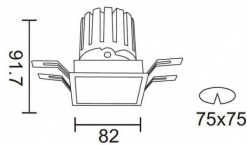

PRO-DS Smart

Lavov downlight from the family PRO-DS Smart with a power of 12,2W and an optics 12 degrees . CCT 4000K. With a total lumen output of 787,5lm and a luminous efficiency of 64,56lm/W.DALI+ wireless Casambi driver. Made in die cast aluminum and finished in black color.

Item code	86.DS26.1419.02
Product type	Indoor
Category	Downlights
Family	PRO-D
Subfamily	PRO-DS Smart

Pictograms

Scheme

Product	
Real power (W)	12.2
Real luminous flux (Lm)	787.5
Luminous efficiency (Lm/W)	64.56
Beam angle (°)	12
Life time (h)	50000 h L80B10
IP	20
Electrical class insulation	Clas II
Colour	black
Control gear	DALI+ wireless Casambi
Flicker Free	Yes
Light source	LED
Type of LED	COB
Colour temperature (K)	4000
Colour consistency (SDCM)	SDCM<3
CRI	80