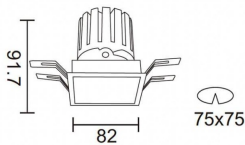

**PRO-DS Smart**

Lavov downlight from the family PRO-DS Smart with a power of 12,2W and an optics 12 degrees . CCT 4000K. With a total lumen output of 787,5lm and a luminous efficiency of 64,56lm/W.DALI+ wireless Casambi driver. Made in die cast aluminum and finished in grey color.

<b>Product</b>	
<b>Real power (W)</b>	<b>12.2</b>
<b>Real luminous flux (Lm)</b>	<b>787.5</b>
<b>Luminous efficiency (Lm/W)</b>	<b>64.56</b>
<b>Beam angle (°)</b>	<b>12</b>
<b>Life time (h)</b>	<b>50000 h L80B10</b>
<b>IP</b>	<b>20</b>
<b>Electrical class insulation</b>	<b>Clas II</b>
<b>Colour</b>	<b>grey</b>
<b>Control gear</b>	<b>DALI+ wireless Casambi</b>
<b>Flicker Free</b>	<b>Yes</b>
<b>Light source</b>	<b>LED</b>
<b>Type of LED</b>	<b>COB</b>
<b>Colour temperature (K)</b>	<b>4000</b>
<b>Colour consistency (SDCM)</b>	<b>SDCM&lt;3</b>
<b>CRI</b>	<b>80</b>