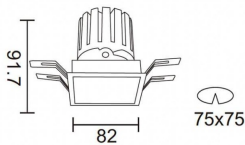

PRO-DS Smart

Lavov downlight from the family PRO-DS Smart with a power of 12,2W and an optics 12 degrees . CCT 4000K. With a total lumen output of 787,5lm and a luminous efficiency of 64,56lm/W.DALI+ wireless Casambi driver. Made in die cast aluminum and finished in grey color.

Item code	86.DS26.1419.03
Product type	Indoor
Category	Downlights
Family	PRO-D
Subfamily	PRO-DS Smart
Pictograms	

Scheme

Product	
Real power (W)	12.2
Real luminous flux (Lm)	787.5
Luminous efficiency (Lm/W)	64.56
Beam angle (°)	12
Life time (h)	50000 h L80B10
IP	20
Electrical class insulation	Clas II
Colour	grey
Control gear	DALI+ wireless Casambi
Flicker Free	Yes
Light source	LED
Type of LED	COB
Colour temperature (K)	4000
Colour consistency (SDCM)	SDCM<3
CRI	80