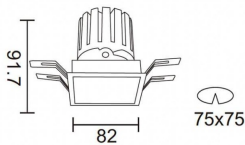

**PRO-DS Smart**

Lavov downlight from the family PRO-DS Smart with a power of 12,2W and an optics 24 degrees . CCT 4000K. With a total lumen output of 787,5lm and a luminous efficiency of 64,56lm/W.DALI+ wireless Casambi driver. Made in die cast aluminum and finished in White color.

<b>Product</b>	
<b>Real power (W)</b>	<b>12.2</b>
<b>Real luminous flux (Lm)</b>	<b>787.5</b>
<b>Luminous efficiency (Lm/W)</b>	<b>64.56</b>
<b>Beam angle (°)</b>	<b>24</b>
<b>Life time (h)</b>	<b>50000 h L80B10</b>
<b>IP</b>	<b>20</b>
<b>Electrical class insulation</b>	<b>Clas II</b>
<b>Colour</b>	<b>White</b>
<b>Control gear</b>	<b>DALI+ wireless Casambi</b>
<b>Flicker Free</b>	<b>Yes</b>
<b>Light source</b>	<b>LED</b>
<b>Type of LED</b>	<b>COB</b>
<b>Colour temperature (K)</b>	<b>4000</b>
<b>Colour consistency (SDCM)</b>	<b>SDCM&lt;3</b>
<b>CRI</b>	<b>80</b>