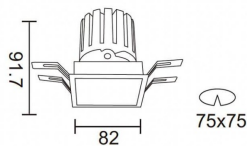

PRO-DS Smart

Lavov downlight from the family PRO-DS Smart with a power of 12,2W and an optics 24 degrees . CCT 4000K. With a total lumen output of 787,5lm and a luminous efficiency of 64,56lm/W.DALI+wireless Casambi driver. Made in die cast aluminum and finished in White color.

Item code	86.DS26.1429.01
Product type	Indoor
Category	Downlights
Family	PRO-D
Subfamily	PRO-DS Smart

Pictograms

Scheme

Product	
Real power (W)	12.2
Real luminous flux (Lm)	787.5
Luminous efficiency (Lm/W)	64.56
Beam angle (°)	24
Life time (h)	50000 h L80B10
IP	20
Electrical class insulation	Clas II
Colour	White
Control gear	DALI+wireless Casambi
Flicker Free	Yes
Light source	LED
Type of LED	COB
Colour temperature (K)	4000
Colour consistency (SDCM)	SDCM<3
CRI	80