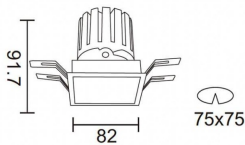

PRO-DS Smart

Lavov downlight from the family PRO-DS Smart with a power of 12,2W and an optics 24 degrees . CCT 4000K. With a total lumen output of 787,5lm and a luminous efficiency of 64,56lm/W.DALI+ wireless Casambi driver. Made in die cast aluminum and finished in White color.

Item code	86.DS26.1429.01
Product type	Indoor
Category	Downlights
Family	PRO-D
Subfamily	PRO-DS Smart
Pictograms	

Scheme

Product	
Real power (W)	12.2
Real luminous flux (Lm)	787.5
Luminous efficiency (Lm/W)	64.56
Beam angle (°)	24
Life time (h)	50000 h L80B10
IP	20
Electrical class insulation	Clas II
Colour	White
Control gear	DALI+ wireless Casambi
Flicker Free	Yes
Light source	LED
Type of LED	COB
Colour temperature (K)	4000
Colour consistency (SDCM)	SDCM<3
CRI	80