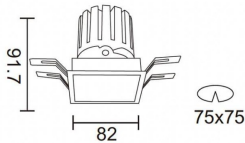

**PRO-DS Smart**

Lavov downlight from the family PRO-DS Smart with a power of 12,2W and an optics 24 degrees . CCT 4000K. With a total lumen output of 787,5lm and a luminous efficiency of 64,56lm/W.DALI+ wireless Casambi driver. Made in die cast aluminum and finished in black color.

<b>Product</b>	
<b>Real power (W)</b>	<b>12.2</b>
<b>Real luminous flux (Lm)</b>	<b>787.5</b>
<b>Luminous efficiency (Lm/W)</b>	<b>64.56</b>
<b>Beam angle (°)</b>	<b>24</b>
<b>Life time (h)</b>	<b>50000 h L80B10</b>
<b>IP</b>	<b>20</b>
<b>Electrical class insulation</b>	<b>Clas II</b>
<b>Colour</b>	<b>black</b>
<b>Control gear</b>	<b>DALI+ wireless Casambi</b>
<b>Flicker Free</b>	<b>Yes</b>
<b>Light source</b>	<b>LED</b>
<b>Type of LED</b>	<b>COB</b>
<b>Colour temperature (K)</b>	<b>4000</b>
<b>Colour consistency (SDCM)</b>	<b>SDCM&lt;3</b>
<b>CRI</b>	<b>80</b>