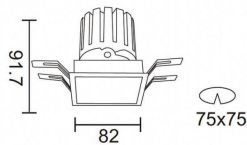

PRO-DS Smart

Lavov downlight from the family PRO-DS Smart with a power of 12,2W and an optics 24 degrees . CCT 4000K. With a total lumen output of 787,5lm and a luminous efficiency of 64,56lm/W.DALI+ wireless Casambi driver. Made in die cast aluminum and finished in black color.

Item code	86.DS26.1429.02
Product type	Indoor
Category	Downlights
Family	PRO-D
Subfamily	PRO-DS Smart
Pictograms	

Scheme

Product	
Real power (W)	12.2
Real luminous flux (Lm)	787.5
Luminous efficiency (Lm/W)	64.56
Beam angle (°)	24
Life time (h)	50000 h L80B10
IP	20
Electrical class insulation	Clas II
Colour	black
Control gear	DALI+ wireless Casambi
Flicker Free	Yes
Light source	LED
Type of LED	COB
Colour temperature (K)	4000
Colour consistency (SDCM)	SDCM<3
CRI	80