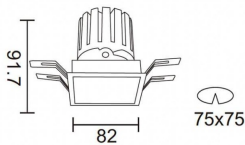

Scheme

Product	
Real power (W)	12.2
Real luminous flux (Lm)	787.5
Luminous efficiency (Lm/W)	64.56
Beam angle (°)	24
Life time (h)	50000 h L80B10
IP	20
Electrical class insulation	Clas II
Colour	grey
Control gear	DALI+ wireless Casambi
Flicker Free	Yes
Light source	LED
Type of LED	COB
Colour temperature (K)	4000
Colour consistency (SDCM)	SDCM<3
CRI	80