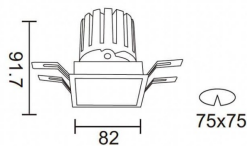

Scheme

Product

Real power (W)	12.2

Real luminous flux (Lm)	787.5

Luminous efficiency (Lm/W)	64.56

Beam angle (°)	24

Life time (h)	50000 h L80B10

IP	20

Electrical class insulation	Clas II

Colour	grey

Control gear	DALI+wireless Casambi

Flicker Free	Yes

Light source	LED

Type of LED	COB

Colour temperature (K)	4000

Colour consistency (SDCM)	SDCM<3

CRI	80