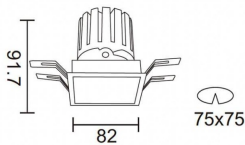

PRO-DS Smart

Lavov downlight from the family PRO-DS Smart with a power of 12,2W and an optics 24 degrees . CCT 4000K. With a total lumen output of 787,5lm and a luminous efficiency of 64,56lm/W.DALI+ wireless Casambi driver. Made in die cast aluminum and finished in grey color.

Item code	86.DS26.1429.03
Product type	Indoor
Category	Downlights
Family	PRO-D
Subfamily	PRO-DS Smart
Pictograms	

Scheme

Product	
Real power (W)	12.2
Real luminous flux (Lm)	787.5
Luminous efficiency (Lm/W)	64.56
Beam angle (°)	24
Life time (h)	50000 h L80B10
IP	20
Electrical class insulation	Clas II
Colour	grey
Control gear	DALI+ wireless Casambi
Flicker Free	Yes
Light source	LED
Type of LED	COB
Colour temperature (K)	4000
Colour consistency (SDCM)	SDCM<3
CRI	80