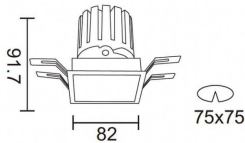

PRO-DS Smart

Lavov downlight from the family PRO-DS Smart with a power of 12,2W and an optics 36 degrees . CCT 4000K. With a total lumen output of 787,5lm and a luminous efficiency of 64,56lm/W.DALI+ wireless Casambi driver. Made in die cast aluminum and finished in White color.

Item code	86.DS26.1439.01
Product type	Indoor
Category	Downlights
Family	PRO-D
Subfamily	PRO-DS Smart
Pictograms	

Scheme

Product	
Real power (W)	12.2
Real luminous flux (Lm)	787.5
Luminous efficiency (Lm/W)	64.56
Beam angle (°)	36
Life time (h)	50000 h L80B10
IP	20
Electrical class insulation	Clas II
Colour	White
Control gear	DALI+ wireless Casambi
Flicker Free	Yes
Light source	LED
Type of LED	COB
Colour temperature (K)	4000
Colour consistency (SDCM)	SDCM<3
CRI	80