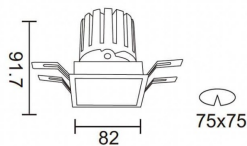

Subfamily	PRO-DS Smart
------------------	---------------------

Pictograms	    
	    

Scheme

Product

Real power (W)	12.2
-----------------------	-------------

Real luminous flux (Lm)	787.5
--------------------------------	--------------