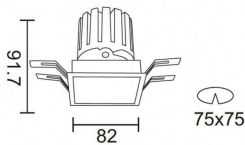

PRO-DS Smart

Lavov downlight from the family PRO-DS Smart with a power of 12,2W and an optics 36 degrees . CCT 4000K. With a total lumen output of 787,5lm and a luminous efficiency of 64,56lm/W.DALI+ wireless Casambi driver. Made in die cast aluminum and finished in White color.

Item code	86.DS26.1439.01
Product type	Indoor
Category	Downlights
Family	PRO-D
Subfamily	PRO-DS Smart
Pictograms	

Scheme

Product	
Real power (W)	12.2
Real luminous flux (Lm)	787.5
Luminous efficiency (Lm/W)	64.56
Beam angle (°)	36
Life time (h)	50000 h L80B10
IP	20
Electrical class insulation	Clas II
Colour	White
Control gear	DALI+ wireless Casambi
Flicker Free	Yes
Light source	LED
Type of LED	COB
Colour temperature (K)	4000
Colour consistency (SDCM)	SDCM<3
CRI	80