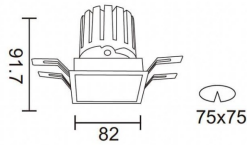

PRO-DS Smart

Lavov downlight from the family PRO-DS Smart with a power of 12,2W and an optics 36 degrees . CCT 4000K. With a total lumen output of 787,5lm and a luminous efficiency of 64,56lm/W.DALI+ wireless Casambi driver. Made in die cast aluminum and finished in black color.

Item code	86.DS26.1439.02
Product type	Indoor
Category	Downlights
Family	PRO-D
Subfamily	PRO-DS Smart
Pictograms	

Scheme

Product	
Real power (W)	12.2
Real luminous flux (Lm)	787.5
Luminous efficiency (Lm/W)	64.56
Beam angle (°)	36
Life time (h)	50000 h L80B10
IP	20
Electrical class insulation	Clas II
Colour	black
Control gear	DALI+ wireless Casambi
Flicker Free	Yes
Light source	LED
Type of LED	COB
Colour temperature (K)	4000
Colour consistency (SDCM)	SDCM<3
CRI	80