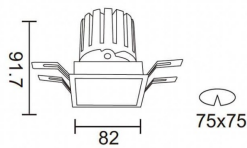

Subfamily	PRO-DS Smart
------------------	---------------------

Pictograms	    
	    

Scheme

Product

Real power (W)	12.2
-----------------------	-------------

Real luminous flux (Lm)	787.5
--------------------------------	--------------