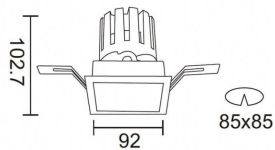

### PRO-DS Smart

Lavov downlight from the family PRO-DS Smart with a power of 17,73W and an optics 12 degrees . CCT 3000K. With a total lumen output of 1556lm and a luminous efficiency of 87,76lm/W.DALI+wireless Casambi driver. Made in die cast aluminum and finished in White color.

### Scheme

<b>Product</b>	
<b>Real power (W)</b>	<b>17.73</b>
<b>Real luminous flux (Lm)</b>	<b>1556</b>
<b>Luminous efficiency (Lm/W)</b>	<b>87.76</b>
<b>Beam angle (°)</b>	<b>12</b>
<b>Life time (h)</b>	<b>50000 h L80B10</b>
<b>IP</b>	<b>20</b>
<b>Electrical class insulation</b>	<b>Clas II</b>
<b>Colour</b>	<b>White</b>
<b>Control gear</b>	<b>DALI+wireless Casambi</b>
<b>Flicker Free</b>	<b>Yes</b>
<b>Light source</b>	<b>LED</b>
<b>Type of LED</b>	<b>COB</b>
<b>Colour temperature (K)</b>	<b>3000</b>
<b>Colour consistency (SDCM)</b>	<b>SDCM&lt;3</b>
<b>CRI</b>	<b>80</b>