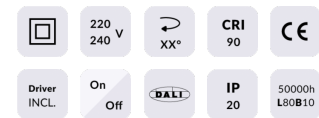

### PRO-DS Smart

Lavov downlight from the family PRO-DS Smart with a power of 17,73W and an optics 12 degrees . CCT 3000K. With a total lumen output of 1556lm and a luminous efficiency of 87,76lm/W.DALI+wireless Casambi driver. Made in die cast aluminum and finished in White color.

#### Pictograms

<b>Product</b>	
<b>Real power (W)</b>	<b>17.73</b>
<b>Real luminous flux (Lm)</b>	<b>1556</b>
<b>Luminous efficiency (Lm/W)</b>	<b>87.76</b>
<b>Beam angle (&amp;ordm;)</b>	<b>12</b>
<b>Life time (h)</b>	<b>50000 h L80B10</b>
<b>IP</b>	<b>20</b>
<b>Electrical class insulation</b>	<b>Clas II</b>
<b>Colour</b>	<b>White</b>
<b>Control gear</b>	<b>DALI+wireless Casambi</b>
<b>Flicker Free</b>	<b>Yes</b>
<b>Light source</b>	<b>LED</b>
<b>Type of LED</b>	<b>COB</b>
<b>Colour temperature (K)</b>	<b>3000</b>
<b>Colour consistency (SDCM)</b>	<b>SDCM&lt;3</b>
<b>CRI</b>	<b>80</b>