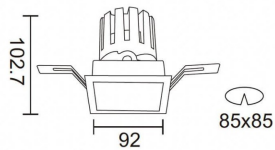

**PRO-DS Smart**

Lavov downlight from the family PRO-DS Smart with a power of 17,73W and an optics 12 degrees . CCT 3000K. With a total lumen output of 1556lm and a luminous efficiency of 87,76lm/W.DALI+ wireless Casambi driver. Made in die cast aluminum and finished in White color.

<b>Product</b>	
<b>Real power (W)</b>	<b>17.73</b>
<b>Real luminous flux (Lm)</b>	<b>1556</b>
<b>Luminous efficiency (Lm/W)</b>	<b>87.76</b>
<b>Beam angle (°)</b>	<b>12</b>
<b>Life time (h)</b>	<b>50000 h L80B10</b>
<b>IP</b>	<b>20</b>
<b>Electrical class insulation</b>	<b>Clas II</b>
<b>Colour</b>	<b>White</b>
<b>Control gear</b>	<b>DALI+ wireless Casambi</b>
<b>Flicker Free</b>	<b>Yes</b>
<b>Light source</b>	<b>LED</b>
<b>Type of LED</b>	<b>COB</b>
<b>Colour temperature (K)</b>	<b>3000</b>
<b>Colour consistency (SDCM)</b>	<b>SDCM&lt;3</b>
<b>CRI</b>	<b>80</b>