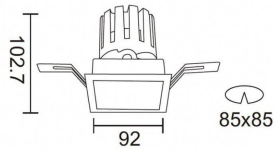

PRO-DS Smart

Lavov downlight from the family PRO-DS Smart with a power of 17,73W and an optics 12 degrees . CCT 3000K. With a total lumen output of 1556lm and a luminous efficiency of 87,76lm/W.DALI+wireless Casambi driver. Made in die cast aluminum and finished in black color.

Item code	86.DS26.2319.02
Product type	Indoor
Category	Downlights
Family	PRO-D
Subfamily	PRO-DS Smart

Pictograms

Scheme

Product	
Real power (W)	17.73
Real luminous flux (Lm)	1556
Luminous efficiency (Lm/W)	87.76
Beam angle (°)	12
Life time (h)	50000 h L80B10
IP	20
Electrical class insulation	Clas II
Colour	black
Control gear	DALI+wireless Casambi
Flicker Free	Yes
Light source	LED
Type of LED	COB
Colour temperature (K)	3000
Colour consistency (SDCM)	SDCM<3
CRI	80