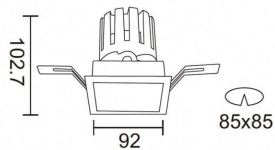

Scheme

Product

Real power (W)	17.73
Real luminous flux (Lm)	1556
Luminous efficiency (Lm/W)	87.76
Beam angle (°)	12
Life time (h)	50000 h L80B10
IP	20
Electrical class insulation	Clas II
Colour	grey
Control gear	DALI+wireless Casambi
Flicker Free	Yes
Light source	LED
Type of LED	COB
Colour temperature (K)	3000
Colour consistency (SDCM)	SDCM<3
CRI	80