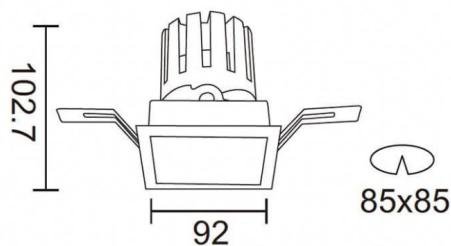

PRO-DS Smart

Lavov downlight from the family PRO-DS Smart with a power of 17,73W and an optics 12 degrees . CCT 3000K. With a total lumen output of 1556lm and a luminous efficiency of 87,76lm/W.DALI+wireless Casambi driver. Made in die cast aluminum and finished in grey color.

Item code	86.DS26.2319.03
Product type	Indoor
Category	Downlights
Family	PRO-D
Subfamily	PRO-DS Smart

Pictograms

Scheme

Product	
Real power (W)	17.73
Real luminous flux (Lm)	1556
Luminous efficiency (Lm/W)	87.76
Beam angle (&ordm;)	12
Life time (h)	50000 h L80B10
IP	20
Electrical class insulation	Clas II
Colour	grey
Control gear	DALI+wireless Casambi
Flicker Free	Yes
Light source	LED
Type of LED	COB
Colour temperature (K)	3000
Colour consistency (SDCM)	SDCM<3
CRI	80