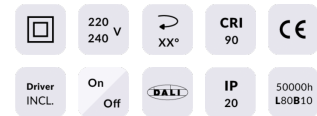

### PRO-DS Smart

Lavov downlight from the family PRO-DS Smart with a power of 17,73W and an optics 24 degrees . CCT 3000K. With a total lumen output of 1556lm and a luminous efficiency of 87,76lm/W.DALI+wireless Casambi driver. Made in die cast aluminum and finished in White color.

### Pictograms

<b>Product</b>	
<b>Real power (W)</b>	<b>17.73</b>
<b>Real luminous flux (Lm)</b>	<b>1556</b>
<b>Luminous efficiency (Lm/W)</b>	<b>87.76</b>
<b>Beam angle (&amp;ordm;)</b>	<b>24</b>
<b>Life time (h)</b>	<b>50000 h L80B10</b>
<b>IP</b>	<b>20</b>
<b>Electrical class insulation</b>	<b>Clas II</b>
<b>Colour</b>	<b>White</b>
<b>Control gear</b>	<b>DALI+wireless Casambi</b>
<b>Flicker Free</b>	<b>Yes</b>
<b>Light source</b>	<b>LED</b>
<b>Type of LED</b>	<b>COB</b>
<b>Colour temperature (K)</b>	<b>3000</b>
<b>Colour consistency (SDCM)</b>	<b>SDCM&lt;3</b>
<b>CRI</b>	<b>80</b>