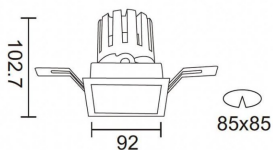

Subfamily	PRO-DS Smart
------------------	---------------------

Pictograms	    
	    

Scheme

Product

Real power (W)	17.73
-----------------------	--------------

Real luminous flux (Lm)	1556
--------------------------------	-------------