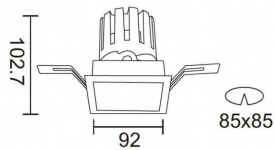

PRO-DS Smart

Lavov downlight from the family PRO-DS Smart with a power of 17,73W and an optics 24 degrees . CCT 3000K. With a total lumen output of 1556lm and a luminous efficiency of 87,76lm/W.DALI+ wireless Casambi driver. Made in die cast aluminum and finished in White color.

Item code	86.DS26.2329.01
Product type	Indoor
Category	Downlights
Family	PRO-D
Subfamily	PRO-DS Smart

Pictograms

Scheme

Product	
Real power (W)	17.73
Real luminous flux (Lm)	1556
Luminous efficiency (Lm/W)	87.76
Beam angle (°)	24
Life time (h)	50000 h L80B10
IP	20
Electrical class insulation	Clas II
Colour	White
Control gear	DALI+ wireless Casambi
Flicker Free	Yes
Light source	LED
Type of LED	COB
Colour temperature (K)	3000
Colour consistency (SDCM)	SDCM<3
CRI	80