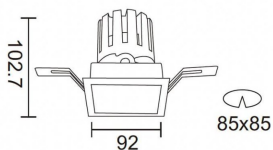

PRO-DS Smart

Lavov downlight from the family PRO-DS Smart with a power of 17,73W and an optics 24 degrees . CCT 3000K. With a total lumen output of 1556lm and a luminous efficiency of 87,76lm/W.DALI+wireless Casambi driver. Made in die cast aluminum and finished in black color.

Item code	86.DS26.2329.02
Product type	Indoor
Category	Downlights
Family	PRO-D
Subfamily	PRO-DS Smart

Pictograms

Scheme

Product

Real power (W)	17.73
Real luminous flux (Lm)	1556
Luminous efficiency (Lm/W)	87.76
Beam angle (°)	24
Life time (h)	50000 h L80B10
IP	20
Electrical class insulation	Clas II
Colour	black
Control gear	DALI+wireless Casambi
Flicker Free	Yes
Light source	LED
Type of LED	COB
Colour temperature (K)	3000
Colour consistency (SDCM)	SDCM<3
CRI	80