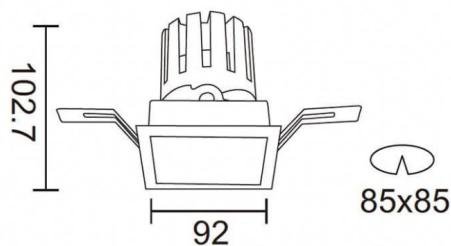

PRO-DS Smart

Lavov downlight from the family PRO-DS Smart with a power of 17,73W and an optics 24 degrees . CCT 3000K. With a total lumen output of 1556lm and a luminous efficiency of 87,76lm/W.DALI+wireless Casambi driver. Made in die cast aluminum and finished in grey color.

Item code	86.DS26.2329.03
Product type	Indoor
Category	Downlights
Family	PRO-D
Subfamily	PRO-DS Smart

Pictograms

Scheme

Product	
Real power (W)	17.73
Real luminous flux (Lm)	1556
Luminous efficiency (Lm/W)	87.76
Beam angle (&ordm;)	24
Life time (h)	50000 h L80B10
IP	20
Electrical class insulation	Clas II
Colour	grey
Control gear	DALI+wireless Casambi
Flicker Free	Yes
Light source	LED
Type of LED	COB
Colour temperature (K)	3000
Colour consistency (SDCM)	SDCM<3
CRI	80