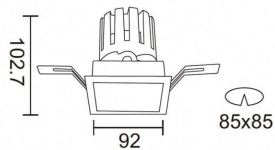

PRO-DS Smart

Lavov downlight from the family PRO-DS Smart with a power of 17,73W and an optics 24 degrees . CCT 3000K. With a total lumen output of 1556lm and a luminous efficiency of 87,76lm/W.DALI+wireless Casambi driver. Made in die cast aluminum and finished in grey color.

Item code	86.DS26.2329.03
Product type	Indoor
Category	Downlights
Family	PRO-D
Subfamily	PRO-DS Smart

Pictograms

Scheme

Product	
Real power (W)	17.73
Real luminous flux (Lm)	1556
Luminous efficiency (Lm/W)	87.76
Beam angle (°)	24
Life time (h)	50000 h L80B10
IP	20
Electrical class insulation	Clas II
Colour	grey
Control gear	DALI+wireless Casambi
Flicker Free	Yes
Light source	LED
Type of LED	COB
Colour temperature (K)	3000
Colour consistency (SDCM)	SDCM<3
CRI	80