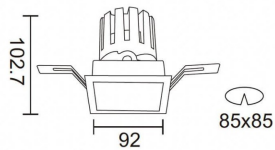

PRO-DS Smart

Lavov downlight from the family PRO-DS Smart with a power of 17,73W and an optics 24 degrees . CCT 3000K. With a total lumen output of 1556lm and a luminous efficiency of 87,76lm/W.DALI+ wireless Casambi driver. Made in die cast aluminum and finished in grey color.

Item code	86.DS26.2329.03
Product type	Indoor
Category	Downlights
Family	PRO-D
Subfamily	PRO-DS Smart
Pictograms	

Scheme

Product

Real power (W)	17.73
Real luminous flux (Lm)	1556
Luminous efficiency (Lm/W)	87.76
Beam angle (°)	24
Life time (h)	50000 h L80B10
IP	20
Electrical class insulation	Clas II
Colour	grey
Control gear	DALI+ wireless Casambi
Flicker Free	Yes
Light source	LED
Type of LED	COB
Colour temperature (K)	3000
Colour consistency (SDCM)	SDCM<3
CRI	80