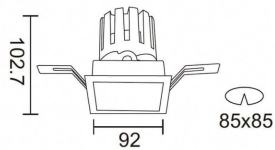

Scheme

Product

Real power (W)	17.73
Real luminous flux (Lm)	1556
Luminous efficiency (Lm/W)	87.76
Beam angle (°)	24
Life time (h)	50000 h L80B10
IP	20
Electrical class insulation	Clas II
Colour	grey
Control gear	DALI+ wireless Casambi
Flicker Free	Yes
Light source	LED
Type of LED	COB
Colour temperature (K)	3000
Colour consistency (SDCM)	SDCM<3
CRI	80