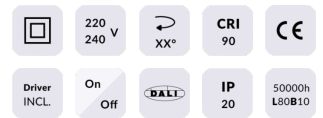

Pictograms