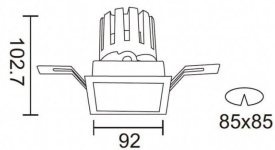

Subfamily	PRO-DS Smart
------------------	---------------------

Pictograms	    
	    

Scheme

Product

Real power (W)	17.73
-----------------------	--------------

Real luminous flux (Lm)	1556
--------------------------------	-------------