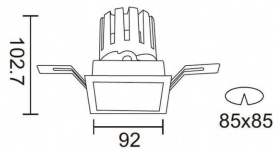

PRO-DS Smart

Lavov downlight from the family PRO-DS Smart with a power of 17,73W and an optics 36 degrees . CCT 3000K. With a total lumen output of 1556lm and a luminous efficiency of 87,76lm/W.DALI+ wireless Casambi driver. Made in die cast aluminum and finished in black color.

Item code	86.DS26.2339.02
Product type	Indoor
Category	Downlights
Family	PRO-D
Subfamily	PRO-DS Smart
Pictograms	

Scheme

Product	
Real power (W)	17.73
Real luminous flux (Lm)	1556
Luminous efficiency (Lm/W)	87.76
Beam angle (°)	36
Life time (h)	50000 h L80B10
IP	20
Electrical class insulation	Clas II
Colour	black
Control gear	DALI+ wireless Casambi
Flicker Free	Yes
Light source	LED
Type of LED	COB
Colour temperature (K)	3000
Colour consistency (SDCM)	SDCM<3
CRI	80