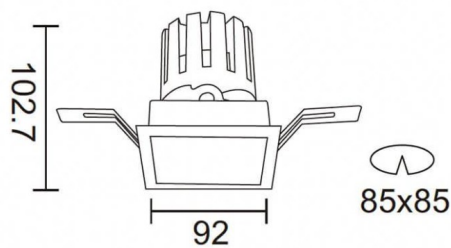

PRO-DS Smart

Lavov downlight from the family PRO-DS Smart with a power of 17,73W and an optics 36 degrees . CCT 3000K. With a total lumen output of 1556lm and a luminous efficiency of 87,76lm/W.DALI+wireless Casambi driver. Made in die cast aluminum and finished in black color.

Item code	86.DS26.2339.02
Product type	Indoor
Category	Downlights
Family	PRO-D
Subfamily	PRO-DS Smart

Pictograms

Scheme

Product	
Real power (W)	17.73
Real luminous flux (Lm)	1556
Luminous efficiency (Lm/W)	87.76
Beam angle (°)	36
Life time (h)	50000 h L80B10
IP	20
Electrical class insulation	Clas II
Colour	black
Control gear	DALI+wireless Casambi
Flicker Free	Yes
Light source	LED
Type of LED	COB
Colour temperature (K)	3000
Colour consistency (SDCM)	SDCM3
CRI	80