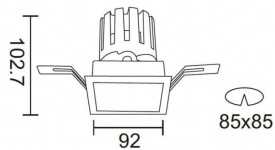

### PRO-DS Smart

Lavov downlight from the family PRO-DS Smart with a power of 17,73W and an optics 36 degrees . CCT 3000K. With a total lumen output of 1556lm and a luminous efficiency of 87,76lm/W.DALI+wireless Casambi driver. Made in die cast aluminum and finished in black color.

### Scheme

<b>Product</b>	
<b>Real power (W)</b>	<b>17.73</b>
<b>Real luminous flux (Lm)</b>	<b>1556</b>
<b>Luminous efficiency (Lm/W)</b>	<b>87.76</b>
<b>Beam angle (°)</b>	<b>36</b>
<b>Life time (h)</b>	<b>50000 h L80B10</b>
<b>IP</b>	<b>20</b>
<b>Electrical class insulation</b>	<b>Clas II</b>
<b>Colour</b>	<b>black</b>
<b>Control gear</b>	<b>DALI+wireless Casambi</b>
<b>Flicker Free</b>	<b>Yes</b>
<b>Light source</b>	<b>LED</b>
<b>Type of LED</b>	<b>COB</b>
<b>Colour temperature (K)</b>	<b>3000</b>
<b>Colour consistency (SDCM)</b>	<b>SDCM&lt;3</b>
<b>CRI</b>	<b>80</b>