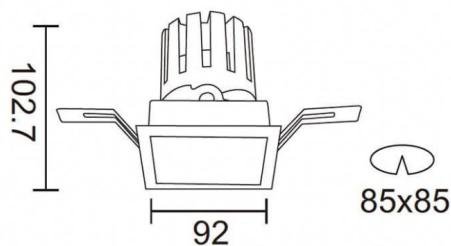

Pictograms

Scheme

Product	
Real power (W)	17.73
Real luminous flux (Lm)	1556
Luminous efficiency (Lm/W)	87.76
Beam angle (°)	36
Life time (h)	50000 h L80B10
IP	20
Electrical class insulation	Clas II
Colour	grey
Control gear	DALI+wireless Casambi
Flicker Free	Yes
Light source	LED
Type of LED	COB
Colour temperature (K)	3000
Colour consistency (SDCM)	SDCM3
CRI	80