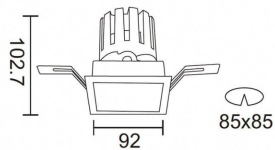

PRO-DS Smart

Lavov downlight from the family PRO-DS Smart with a power of 17,73W and an optics 36 degrees . CCT 3000K. With a total lumen output of 1556lm and a luminous efficiency of 87,76lm/W.DALI+wireless Casambi driver. Made in die cast aluminum and finished in grey color.

Item code	86.DS26.2339.03
Product type	Indoor
Category	Downlights
Family	PRO-D
Subfamily	PRO-DS Smart

Pictograms

Scheme

Product	
Real power (W)	17.73
Real luminous flux (Lm)	1556
Luminous efficiency (Lm/W)	87.76
Beam angle (°)	36
Life time (h)	50000 h L80B10
IP	20
Electrical class insulation	Clas II
Colour	grey
Control gear	DALI+wireless Casambi
Flicker Free	Yes
Light source	LED
Type of LED	COB
Colour temperature (K)	3000
Colour consistency (SDCM)	SDCM<3
CRI	80