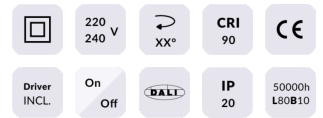

PRO-DS Smart

Lavov downlight from the family PRO-DS Smart with a power of 17,73W and an optics 36 degrees . CCT 3000K. With a total lumen output of 1556lm and a luminous efficiency of 87,76lm/W.DALI+wireless Casambi driver. Made in die cast aluminum and finished in grey color.

Item code	86.DS26.2339.03
Product type	Indoor
Category	Downlights
Family	PRO-D
Subfamily	PRO-DS Smart

Pictograms

Scheme

Product	
Real power (W)	17.73
Real luminous flux (Lm)	1556
Luminous efficiency (Lm/W)	87.76
Beam angle (°)	36
Life time (h)	50000 h L80B10
IP	20
Electrical class insulation	Clas II
Colour	grey
Control gear	DALI+wireless Casambi
Flicker Free	Yes
Light source	LED
Type of LED	COB
Colour temperature (K)	3000
Colour consistency (SDCM)	SDCM<3
CRI	80