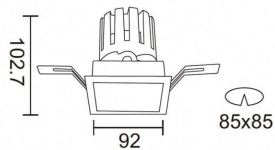

### PRO-DS Smart

Lavov downlight from the family PRO-DS Smart with a power of 17,73W and an optics 12 degrees . CCT 4000K. With a total lumen output of 1556lm and a luminous efficiency of 87,76lm/W.DALI+wireless Casambi driver. Made in die cast aluminum and finished in White color.

### Scheme

<b>Product</b>	
<b>Real power (W)</b>	<b>17.73</b>
<b>Real luminous flux (Lm)</b>	<b>1556</b>
<b>Luminous efficiency (Lm/W)</b>	<b>87.76</b>
<b>Beam angle (°)</b>	<b>12</b>
<b>Life time (h)</b>	<b>50000 h L80B10</b>
<b>IP</b>	<b>20</b>
<b>Electrical class insulation</b>	<b>Clas II</b>
<b>Colour</b>	<b>White</b>
<b>Control gear</b>	<b>DALI+wireless Casambi</b>
<b>Flicker Free</b>	<b>Yes</b>
<b>Light source</b>	<b>LED</b>
<b>Type of LED</b>	<b>COB</b>
<b>Colour temperature (K)</b>	<b>4000</b>
<b>Colour consistency (SDCM)</b>	<b>SDCM&lt;3</b>
<b>CRI</b>	<b>80</b>