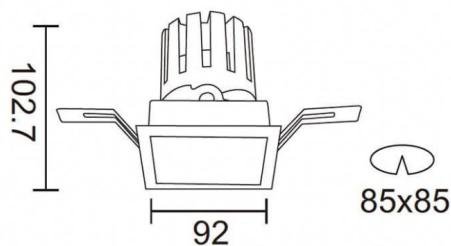

PRO-DS Smart

Lavov downlight from the family PRO-DS Smart with a power of 17,73W and an optics 12 degrees . CCT 4000K. With a total lumen output of 1556lm and a luminous efficiency of 87,76lm/W.DALI+wireless Casambi driver. Made in die cast aluminum and finished in White color.

Item code	86.DS26.2419.01
Product type	Indoor
Category	Downlights
Family	PRO-D
Subfamily	PRO-DS Smart

Pictograms

Scheme

Product	
Real power (W)	17.73
Real luminous flux (Lm)	1556
Luminous efficiency (Lm/W)	87.76
Beam angle (°)	12
Life time (h)	50000 h L80B10
IP	20
Electrical class insulation	Clas II
Colour	White
Control gear	DALI+wireless Casambi
Flicker Free	Yes
Light source	LED
Type of LED	COB
Colour temperature (K)	4000
Colour consistency (SDCM)	SDCM3
CRI	80