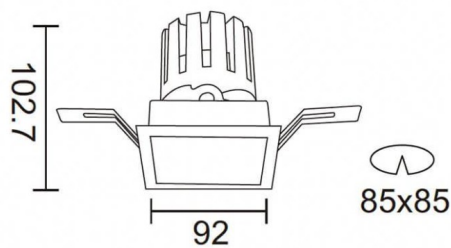

PRO-DS Smart

Lavov downlight from the family PRO-DS Smart with a power of 17,73W and an optics 12 degrees . CCT 4000K. With a total lumen output of 1556lm and a luminous efficiency of 87,76lm/W.DALI+wireless Casambi driver. Made in die cast aluminum and finished in black color.

Scheme

Item code	86.DS26.2419.02
Product type	Indoor
Category	Downlights
Family	PRO-D
Subfamily	PRO-DS Smart
Pictograms	

Product	
Real power (W)	17.73
Real luminous flux (Lm)	1556
Luminous efficiency (Lm/W)	87.76
Beam angle (°)	12
Life time (h)	50000 h L80B10
IP	20
Electrical class insulation	Clas II
Colour	black
Control gear	DALI+wireless Casambi
Flicker Free	Yes
Light source	LED
Type of LED	COB
Colour temperature (K)	4000
Colour consistency (SDCM)	SDCM3
CRI	80