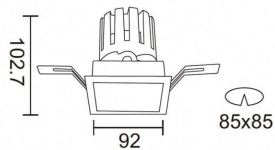

PRO-DS Smart

Lavov downlight from the family PRO-DS Smart with a power of 17,73W and an optics 12 degrees . CCT 4000K. With a total lumen output of 1556lm and a luminous efficiency of 87,76lm/W.DALI+wireless Casambi driver. Made in die cast aluminum and finished in black color.

Item code	86.DS26.2419.02
Product type	Indoor
Category	Downlights
Family	PRO-D
Subfamily	PRO-DS Smart

Pictograms

Scheme

Product	
Real power (W)	17.73
Real luminous flux (Lm)	1556
Luminous efficiency (Lm/W)	87.76
Beam angle (°)	12
Life time (h)	50000 h L80B10
IP	20
Electrical class insulation	Clas II
Colour	black
Control gear	DALI+wireless Casambi
Flicker Free	Yes
Light source	LED
Type of LED	COB
Colour temperature (K)	4000
Colour consistency (SDCM)	SDCM<3
CRI	80