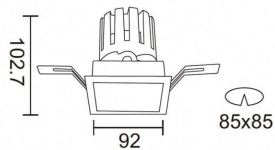

### PRO-DS Smart

Lavov downlight from the family PRO-DS Smart with a power of 17,73W and an optics 12 degrees . CCT 4000K. With a total lumen output of 1556lm and a luminous efficiency of 87,76lm/W.DALI+wireless Casambi driver. Made in die cast aluminum and finished in grey color.

### Scheme

<b>Product</b>	
<b>Real power (W)</b>	<b>17.73</b>
<b>Real luminous flux (Lm)</b>	<b>1556</b>
<b>Luminous efficiency (Lm/W)</b>	<b>87.76</b>
<b>Beam angle (°)</b>	<b>12</b>
<b>Life time (h)</b>	<b>50000 h L80B10</b>
<b>IP</b>	<b>20</b>
<b>Electrical class insulation</b>	<b>Clas II</b>
<b>Colour</b>	<b>grey</b>
<b>Control gear</b>	<b>DALI+wireless Casambi</b>
<b>Flicker Free</b>	<b>Yes</b>
<b>Light source</b>	<b>LED</b>
<b>Type of LED</b>	<b>COB</b>
<b>Colour temperature (K)</b>	<b>4000</b>
<b>Colour consistency (SDCM)</b>	<b>SDCM&lt;3</b>
<b>CRI</b>	<b>80</b>