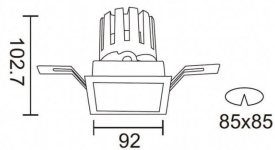

PRO-DS Smart

Lavov downlight from the family PRO-DS Smart with a power of 17,73W and an optics 24 degrees . CCT 4000K. With a total lumen output of 1556lm and a luminous efficiency of 87,76lm/W.DALI+wireless Casambi driver. Made in die cast aluminum and finished in White color.

Item code	86.DS26.2429.01
Product type	Indoor
Category	Downlights
Family	PRO-D
Subfamily	PRO-DS Smart

Pictograms

Scheme

Product	
Real power (W)	17.73
Real luminous flux (Lm)	1556
Luminous efficiency (Lm/W)	87.76
Beam angle (°)	24
Life time (h)	50000 h L80B10
IP	20
Electrical class insulation	Clas II
Colour	White
Control gear	DALI+wireless Casambi
Flicker Free	Yes
Light source	LED
Type of LED	COB
Colour temperature (K)	4000
Colour consistency (SDCM)	SDCM<3
CRI	80