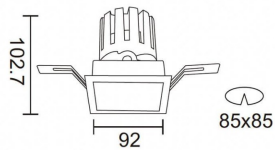

PRO-DS Smart

Lavov downlight from the family PRO-DS Smart with a power of 17,73W and an optics 24 degrees . CCT 4000K. With a total lumen output of 1556lm and a luminous efficiency of 87,76lm/W.DALI+ wireless Casambi driver. Made in die cast aluminum and finished in White color.

Item code	86.DS26.2429.01
Product type	Indoor
Category	Downlights
Family	PRO-D
Subfamily	PRO-DS Smart

Pictograms

Scheme

Product	
Real power (W)	17.73
Real luminous flux (Lm)	1556
Luminous efficiency (Lm/W)	87.76
Beam angle (°)	24
Life time (h)	50000 h L80B10
IP	20
Electrical class insulation	Clas II
Colour	White
Control gear	DALI+ wireless Casambi
Flicker Free	Yes
Light source	LED
Type of LED	COB
Colour temperature (K)	4000
Colour consistency (SDCM)	SDCM<3
CRI	80