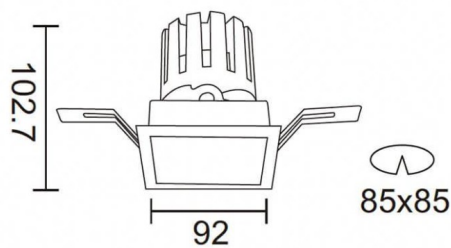

PRO-DS Smart

Lavov downlight from the family PRO-DS Smart with a power of 17,73W and an optics 24 degrees . CCT 4000K. With a total lumen output of 1556lm and a luminous efficiency of 87,76lm/W.DALI+wireless Casambi driver. Made in die cast aluminum and finished in black color.

Scheme

Item code	86.DS26.2429.02
Product type	Indoor
Category	Downlights
Family	PRO-D
Subfamily	PRO-DS Smart
Pictograms	

Product	
Real power (W)	17.73
Real luminous flux (Lm)	1556
Luminous efficiency (Lm/W)	87.76
Beam angle (º)	24
Life time (h)	50000 h L80B10
IP	20
Electrical class insulation	Clas II
Colour	black
Control gear	DALI+wireless Casambi
Flicker Free	Yes
Light source	LED
Type of LED	COB
Colour temperature (K)	4000
Colour consistency (SDCM)	SDCM<3
CRI	80