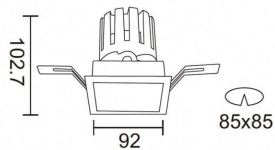

PRO-DS Smart

Lavov downlight from the family PRO-DS Smart with a power of 17,73W and an optics 24 degrees . CCT 4000K. With a total lumen output of 1556lm and a luminous efficiency of 87,76lm/W.DALI+wireless Casambi driver. Made in die cast aluminum and finished in black color.

Item code	86.DS26.2429.02
Product type	Indoor
Category	Downlights
Family	PRO-D
Subfamily	PRO-DS Smart

Pictograms

Scheme

Product	
Real power (W)	17.73
Real luminous flux (Lm)	1556
Luminous efficiency (Lm/W)	87.76
Beam angle (°)	24
Life time (h)	50000 h L80B10
IP	20
Electrical class insulation	Clas II
Colour	black
Control gear	DALI+wireless Casambi
Flicker Free	Yes
Light source	LED
Type of LED	COB
Colour temperature (K)	4000
Colour consistency (SDCM)	SDCM<3
CRI	80