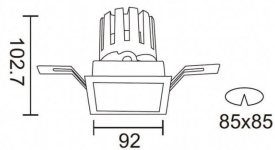

PRO-DS Smart

Lavov downlight from the family PRO-DS Smart with a power of 17,73W and an optics 24 degrees . CCT 4000K. With a total lumen output of 1556lm and a luminous efficiency of 87,76lm/W.DALI+wireless Casambi driver. Made in die cast aluminum and finished in grey color.

Item code	86.DS26.2429.03
Product type	Indoor
Category	Downlights
Family	PRO-D
Subfamily	PRO-DS Smart

Pictograms

Scheme

Product	
Real power (W)	17.73
Real luminous flux (Lm)	1556
Luminous efficiency (Lm/W)	87.76
Beam angle (°)	24
Life time (h)	50000 h L80B10
IP	20
Electrical class insulation	Clas II
Colour	grey
Control gear	DALI+wireless Casambi
Flicker Free	Yes
Light source	LED
Type of LED	COB
Colour temperature (K)	4000
Colour consistency (SDCM)	SDCM<3
CRI	80