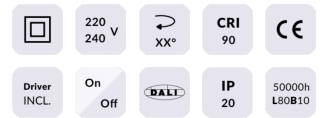

PRO-DS Smart

Lavov downlight from the family PRO-DS Smart with a power of 17,73W and an optics 24 degrees . CCT 4000K. With a total lumen output of 1556lm and a luminous efficiency of 87,76lm/W.DALI+wireless Casambi driver. Made in die cast aluminum and finished in grey color.

Item code	86.DS26.2429.03
Product type	Indoor
Category	Downlights
Family	PRO-D
Subfamily	PRO-DS Smart

Pictograms

Scheme

Product	
Real power (W)	17.73
Real luminous flux (Lm)	1556
Luminous efficiency (Lm/W)	87.76
Beam angle (°)	24
Life time (h)	50000 h L80B10
IP	20
Electrical class insulation	Clas II
Colour	grey
Control gear	DALI+wireless Casambi
Flicker Free	Yes
Light source	LED
Type of LED	COB
Colour temperature (K)	4000
Colour consistency (SDCM)	SDCM<3
CRI	80