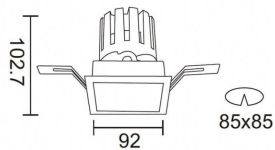

PRO-DS Smart

Lavov downlight from the family PRO-DS Smart with a power of 17,73W and an optics 36 degrees . CCT 4000K. With a total lumen output of 1556lm and a luminous efficiency of 87,76lm/W.DALI+wireless Casambi driver. Made in die cast aluminum and finished in White color.

Item code	86.DS26.2439.01
Product type	Indoor
Category	Downlights
Family	PRO-D
Subfamily	PRO-DS Smart

Pictograms

Scheme

Product

Real power (W)	17.73
Real luminous flux (Lm)	1556
Luminous efficiency (Lm/W)	87.76
Beam angle (°)	36
Life time (h)	50000 h L80B10
IP	20
Electrical class insulation	Clas II
Colour	White
Control gear	DALI+wireless Casambi
Flicker Free	Yes
Light source	LED
Type of LED	COB
Colour temperature (K)	4000
Colour consistency (SDCM)	SDCM<3
CRI	80