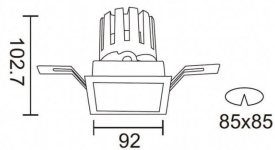

### PRO-DS Smart

Lavov downlight from the family PRO-DS Smart with a power of 17,73W and an optics 36 degrees . CCT 4000K. With a total lumen output of 1556lm and a luminous efficiency of 87,76lm/W.DALI+wireless Casambi driver. Made in die cast aluminum and finished in black color.

### Scheme

<b>Product</b>	
<b>Real power (W)</b>	<b>17.73</b>
<b>Real luminous flux (Lm)</b>	<b>1556</b>
<b>Luminous efficiency (Lm/W)</b>	<b>87.76</b>
<b>Beam angle (°)</b>	<b>36</b>
<b>Life time (h)</b>	<b>50000 h L80B10</b>
<b>IP</b>	<b>20</b>
<b>Electrical class insulation</b>	<b>Clas II</b>
<b>Colour</b>	<b>black</b>
<b>Control gear</b>	<b>DALI+wireless Casambi</b>
<b>Flicker Free</b>	<b>Yes</b>
<b>Light source</b>	<b>LED</b>
<b>Type of LED</b>	<b>COB</b>
<b>Colour temperature (K)</b>	<b>4000</b>
<b>Colour consistency (SDCM)</b>	<b>SDCM&lt;3</b>
<b>CRI</b>	<b>80</b>