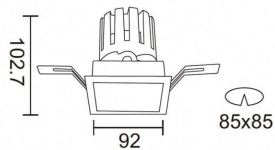

PRO-DS Smart

Lavov downlight from the family PRO-DS Smart with a power of 17,73W and an optics 36 degrees . CCT 4000K. With a total lumen output of 1556lm and a luminous efficiency of 87,76lm/W.DALI+wireless Casambi driver. Made in die cast aluminum and finished in grey color.

Item code	86.DS26.2439.03
Product type	Indoor
Category	Downlights
Family	PRO-D
Subfamily	PRO-DS Smart

Pictograms

Scheme

Product	
Real power (W)	17.73
Real luminous flux (Lm)	1556
Luminous efficiency (Lm/W)	87.76
Beam angle (°)	36
Life time (h)	50000 h L80B10
IP	20
Electrical class insulation	Clas II
Colour	grey
Control gear	DALI+wireless Casambi
Flicker Free	Yes
Light source	LED
Type of LED	COB
Colour temperature (K)	4000
Colour consistency (SDCM)	SDCM<3
CRI	80