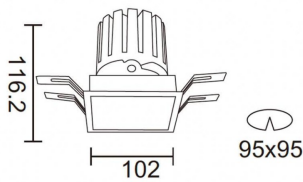

Scheme

Product	
Real power (W)	28.7
Real luminous flux (Lm)	2336
Luminous efficiency (Lm/W)	81.400000000000006
Beam angle (°)	12
Life time (h)	50000 h L80B10
IP	20
Electrical class insulation	Clas II
Colour	White
Control gear	DALI+wireless Casambi
Flicker Free	Yes
Light source	LED
Type of LED	COB
Colour temperature (K)	3000
Colour consistency (SDCM)	SDCM<3
CRI	80