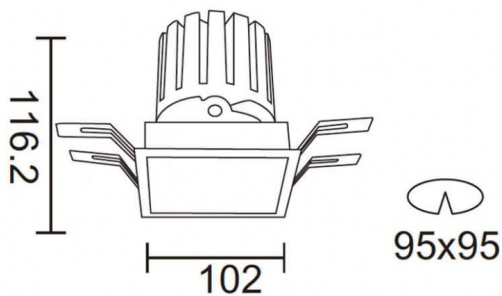

PRO-DS Smart

Lavov downlight from the family PRO-DS Smart with a power of 28,7W and an optics 12 degrees . CCT 3000K. With a total lumen output of 2336lm and a luminous efficiency of 81,4lm/W.DALI+wireless Casambi driver. Made in die cast aluminum and finished in White color.

Item code	86.DS26.3319.01
Product type	Indoor
Category	Downlights
Family	PRO-D
Subfamily	PRO-DS Smart

Pictograms

Scheme

Product	
Real power (W)	28.7
Real luminous flux (Lm)	2336
Luminous efficiency (Lm/W)	81.400000000000006
Beam angle (°)	12
Life time (h)	50000 h L80B10
IP	20
Electrical class insulation	Clas II
Colour	White
Control gear	DALI+wireless Casambi
Flicker Free	Yes
Light source	LED
Type of LED	COB
Colour temperature (K)	3000
Colour consistency (SDCM)	SDCM3
CRI	80