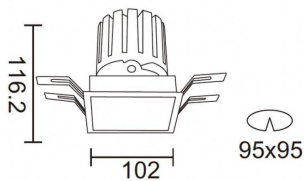

### PRO-DS Smart

Lavov downlight from the family PRO-DS Smart with a power of 28,7W and an optics 12 degrees . CCT 3000K. With a total lumen output of 2336lm and a luminous efficiency of 81,4lm/W.DALI+wireless Casambi driver. Made in die cast aluminum and finished in grey color.

#### Scheme

<b>Product</b>	
<b>Real power (W)</b>	<b>28.7</b>
<b>Real luminous flux (Lm)</b>	<b>2336</b>
<b>Luminous efficiency (Lm/W)</b>	<b>81.400000000000006</b>
<b>Beam angle (°)</b>	<b>12</b>
<b>Life time (h)</b>	<b>50000 h L80B10</b>
<b>IP</b>	<b>20</b>
<b>Electrical class insulation</b>	<b>Clas II</b>
<b>Colour</b>	<b>grey</b>
<b>Control gear</b>	<b>DALI+wireless Casambi</b>
<b>Flicker Free</b>	<b>Yes</b>
<b>Light source</b>	<b>LED</b>
<b>Type of LED</b>	<b>COB</b>
<b>Colour temperature (K)</b>	<b>3000</b>
<b>Colour consistency (SDCM)</b>	<b>SDCM&lt;3</b>
<b>CRI</b>	<b>80</b>