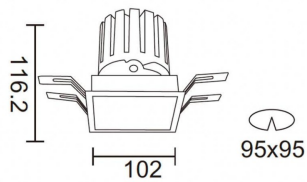

### PRO-DS Smart

Lavov downlight from the family PRO-DS Smart with a power of 28,7W and an optics 12 degrees . CCT 3000K. With a total lumen output of 2336lm and a luminous efficiency of 81,4lm/W.DALI+wireless Casambi driver. Made in die cast aluminum and finished in grey color.

### Scheme

<b>Product</b>	
Real power (W)	28.7
Real luminous flux (Lm)	2336
Luminous efficiency (Lm/W)	81.400000000000006
Beam angle (°)	12
Life time (h)	50000 h L80B10
IP	20
Electrical class insulation	Clas II
Colour	grey
Control gear	DALI+wireless Casambi
Flicker Free	Yes
Light source	LED
Type of LED	COB
Colour temperature (K)	3000
Colour consistency (SDCM)	SDCM<3
CRI	80