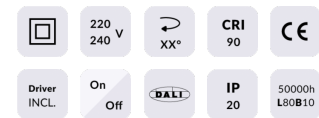

### PRO-DS Smart

Lavov downlight from the family PRO-DS Smart with a power of 28,7W and an optics 12 degrees . CCT 3000K. With a total lumen output of 2336lm and a luminous efficiency of 81,4lm/W.DALI+wireless Casambi driver. Made in die cast aluminum and finished in grey color.

#### Pictograms

<b>Product</b>	
<b>Real power (W)</b>	<b>28.7</b>
<b>Real luminous flux (Lm)</b>	<b>2336</b>
<b>Luminous efficiency (Lm/W)</b>	<b>81.400000000000006</b>
<b>Beam angle (°)</b>	<b>12</b>
<b>Life time (h)</b>	<b>50000 h L80B10</b>
<b>IP</b>	<b>20</b>
<b>Electrical class insulation</b>	<b>Clas II</b>
<b>Colour</b>	<b>grey</b>
<b>Control gear</b>	<b>DALI+wireless Casambi</b>
<b>Flicker Free</b>	<b>Yes</b>
<b>Light source</b>	<b>LED</b>
<b>Type of LED</b>	<b>COB</b>
<b>Colour temperature (K)</b>	<b>3000</b>
<b>Colour consistency (SDCM)</b>	<b>SDCM3</b>
<b>CRI</b>	<b>80</b>