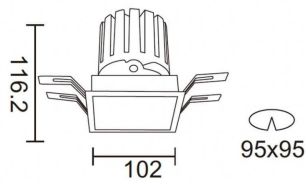

Scheme

Product	
Real power (W)	28.7
Real luminous flux (Lm)	2336
Luminous efficiency (Lm/W)	81.400000000000006
Beam angle (°)	24
Life time (h)	50000 h L80B10
IP	20
Electrical class insulation	Clas II
Colour	White
Control gear	DALI+wireless Casambi
Flicker Free	Yes
Light source	LED
Type of LED	COB
Colour temperature (K)	3000
Colour consistency (SDCM)	SDCM<3
CRI	80