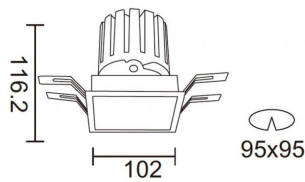

PRO-DS Smart

Lavov downlight from the family PRO-DS Smart with a power of 28,7W and an optics 24 degrees . CCT 3000K. With a total lumen output of 2336lm and a luminous efficiency of 81,4lm/W.DALI+wireless Casambi driver. Made in die cast aluminum and finished in White color.

Item code	86.DS26.3329.01
Product type	Indoor
Category	Downlights
Family	PRO-D
Subfamily	PRO-DS Smart
Pictograms	

Scheme

Product	
Real power (W)	28.7
Real luminous flux (Lm)	2336
Luminous efficiency (Lm/W)	81.400000000000006
Beam angle (°)	24
Life time (h)	50000 h L80B10
IP	20
Electrical class insulation	Clas II
Colour	White
Control gear	DALI+wireless Casambi
Flicker Free	Yes
Light source	LED
Type of LED	COB
Colour temperature (K)	3000
Colour consistency (SDCM)	SDCM<3
CRI	80