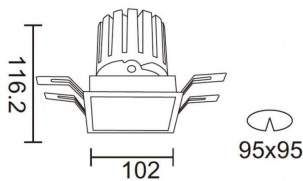

Subfamily	PRO-DS Smart
------------------	---------------------

Pictograms	    
	    

Scheme

Product

Real power (W)	28.7
-----------------------	-------------

Real luminous flux (Lm)	2336
--------------------------------	-------------