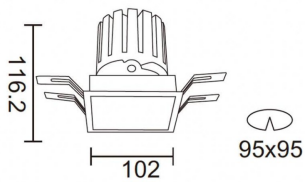

Scheme

Product	
Real power (W)	28.7
Real luminous flux (Lm)	2336
Luminous efficiency (Lm/W)	81.400000000000006
Beam angle (°)	24
Life time (h)	50000 h L80B10
IP	20
Electrical class insulation	Clas II
Colour	black
Control gear	DALI+wireless Casambi
Flicker Free	Yes
Light source	LED
Type of LED	COB
Colour temperature (K)	3000
Colour consistency (SDCM)	SDCM<3
CRI	80