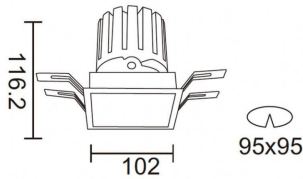

PRO-DS Smart

Lavov downlight from the family PRO-DS Smart with a power of 28,7W and an optics 24 degrees . CCT 3000K. With a total lumen output of 2336lm and a luminous efficiency of 81,4lm/W.DALI+wireless Casambi driver. Made in die cast aluminum and finished in black color.

Item code	86.DS26.3329.02
Product type	Indoor
Category	Downlights
Family	PRO-D
Subfamily	PRO-DS Smart

Pictograms

Scheme

Product	
Real power (W)	28.7
Real luminous flux (Lm)	2336
Luminous efficiency (Lm/W)	81.400000000000006
Beam angle (°)	24
Life time (h)	50000 h L80B10
IP	20
Electrical class insulation	Clas II
Colour	black
Control gear	DALI+wireless Casambi
Flicker Free	Yes
Light source	LED
Type of LED	COB
Colour temperature (K)	3000
Colour consistency (SDCM)	SDCM<3
CRI	80