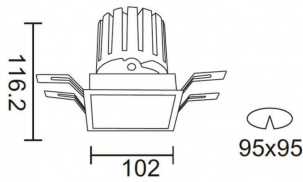

Scheme

Product

Real power (W)	28.7

Real luminous flux (Lm)	2336

Luminous efficiency (Lm/W)	81.400000000000006

Beam angle (°)	24

Life time (h)	50000 h L80B10

IP	20

Electrical class insulation	Clas II

Colour	black

Control gear	DALI+wireless Casambi

Flicker Free	Yes

Light source	LED

Type of LED	COB

Colour temperature (K)	3000

Colour consistency (SDCM)	SDCM<3

CRI	80