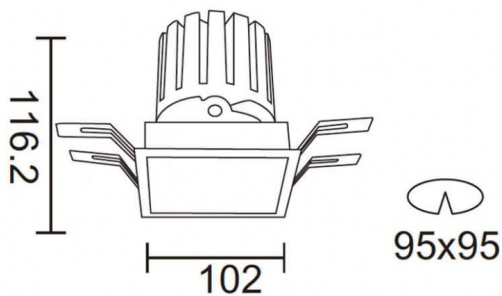

PRO-DS Smart

Lavov downlight from the family PRO-DS Smart with a power of 28,7W and an optics 24 degrees . CCT 3000K. With a total lumen output of 2336lm and a luminous efficiency of 81,4lm/W.DALI+wireless Casambi driver. Made in die cast aluminum and finished in grey color.

Item code	86.DS26.3329.03
Product type	Indoor
Category	Downlights
Family	PRO-D
Subfamily	PRO-DS Smart

Pictograms

Scheme

Product	
Real power (W)	28.7
Real luminous flux (Lm)	2336
Luminous efficiency (Lm/W)	81.400000000000006
Beam angle (°)	24
Life time (h)	50000 h L80B10
IP	20
Electrical class insulation	Clas II
Colour	grey
Control gear	DALI+wireless Casambi
Flicker Free	Yes
Light source	LED
Type of LED	COB
Colour temperature (K)	3000
Colour consistency (SDCM)	SDCM3
CRI	80