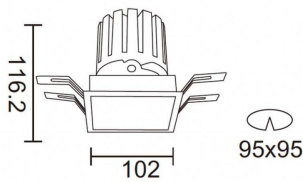

PRO-DS Smart

Lavov downlight from the family PRO-DS Smart with a power of 28,7W and an optics 24 degrees . CCT 3000K. With a total lumen output of 2336lm and a luminous efficiency of 81,4lm/W.DALI+wireless Casambi driver. Made in die cast aluminum and finished in grey color.

Item code	86.DS26.3329.03
Product type	Indoor
Category	Downlights
Family	PRO-D
Subfamily	PRO-DS Smart
Pictograms	

Scheme

Product	
Real power (W)	28.7
Real luminous flux (Lm)	2336
Luminous efficiency (Lm/W)	81.400000000000006
Beam angle (°)	24
Life time (h)	50000 h L80B10
IP	20
Electrical class insulation	Clas II
Colour	grey
Control gear	DALI+wireless Casambi
Flicker Free	Yes
Light source	LED
Type of LED	COB
Colour temperature (K)	3000
Colour consistency (SDCM)	SDCM<3
CRI	80