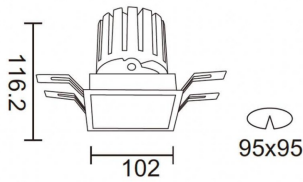

PRO-DS Smart

Lavov downlight from the family PRO-DS Smart with a power of 28,7W and an optics 24 degrees . CCT 3000K. With a total lumen output of 2336lm and a luminous efficiency of 81,4lm/W.DALI+wireless Casambi driver. Made in die cast aluminum and finished in grey color.

Item code	86.DS26.3329.03
Product type	Indoor
Category	Downlights
Family	PRO-D
Subfamily	PRO-DS Smart

Pictograms

Scheme

Product	
Real power (W)	28.7
Real luminous flux (Lm)	2336
Luminous efficiency (Lm/W)	81.400000000000006
Beam angle (°)	24
Life time (h)	50000 h L80B10
IP	20
Electrical class insulation	Clas II
Colour	grey
Control gear	DALI+wireless Casambi
Flicker Free	Yes
Light source	LED
Type of LED	COB
Colour temperature (K)	3000
Colour consistency (SDCM)	SDCM<3
CRI	80