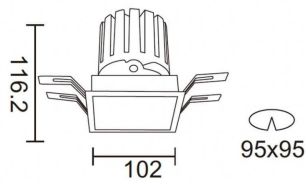

### PRO-DS Smart

Lavov downlight from the family PRO-DS Smart with a power of 28,7W and an optics 36 degrees . CCT 3000K. With a total lumen output of 2336lm and a luminous efficiency of 81,4lm/W.DALI+wireless Casambi driver. Made in die cast aluminum and finished in White color.

### Scheme

<b>Product</b>	
<b>Real power (W)</b>	<b>28.7</b>
<b>Real luminous flux (Lm)</b>	<b>2336</b>
<b>Luminous efficiency (Lm/W)</b>	<b>81.400000000000006</b>
<b>Beam angle (°)</b>	<b>36</b>
<b>Life time (h)</b>	<b>50000 h L80B10</b>
<b>IP</b>	<b>20</b>
<b>Electrical class insulation</b>	<b>Clas II</b>
<b>Colour</b>	<b>White</b>
<b>Control gear</b>	<b>DALI+wireless Casambi</b>
<b>Flicker Free</b>	<b>Yes</b>
<b>Light source</b>	<b>LED</b>
<b>Type of LED</b>	<b>COB</b>
<b>Colour temperature (K)</b>	<b>3000</b>
<b>Colour consistency (SDCM)</b>	<b>SDCM&lt;3</b>
<b>CRI</b>	<b>80</b>