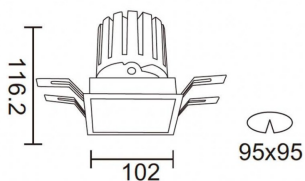

### PRO-DS Smart

Lavov downlight from the family PRO-DS Smart with a power of 28,7W and an optics 36 degrees . CCT 3000K. With a total lumen output of 2336lm and a luminous efficiency of 81,4lm/W.DALI+wireless Casambi driver. Made in die cast aluminum and finished in White color.

### Product

|                             |                       |
|-----------------------------|-----------------------|
| Real power (W)              | 28.7                  |
| Real luminous flux (Lm)     | 2336                  |
| Luminous efficiency (Lm/W)  | 81.400000000000006    |
| Beam angle (°)              | 36                    |
| Life time (h)               | 50000 h L80B10        |
| IP                          | 20                    |
| Electrical class insulation | Clas II               |
| Colour                      | White                 |
| Control gear                | DALI+wireless Casambi |
| Flicker Free                | Yes                   |
| Light source                | LED                   |
| Type of LED                 | COB                   |
| Colour temperature (K)      | 3000                  |
| Colour consistency (SDCM)   | SDCM<3                |
| CRI                         | 80                    |