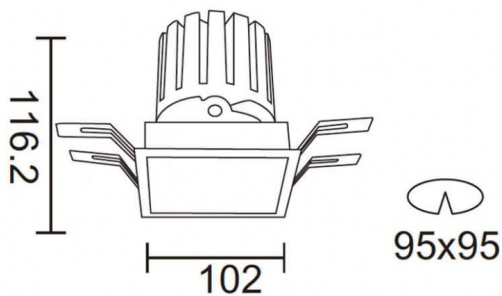

PRO-DS Smart

Lavov downlight from the family PRO-DS Smart with a power of 28,7W and an optics 36 degrees . CCT 3000K. With a total lumen output of 2336lm and a luminous efficiency of 81,4lm/W.DALI+wireless Casambi driver. Made in die cast aluminum and finished in White color.

Item code	86.DS26.3339.01
Product type	Indoor
Category	Downlights
Family	PRO-D
Subfamily	PRO-DS Smart

Pictograms

Scheme

Product	
Real power (W)	28.7
Real luminous flux (Lm)	2336
Luminous efficiency (Lm/W)	81.4
Beam angle (&ordm;)	36
Life time (h)	50000 h L80B10
IP	20
Electrical class insulation	Clas II
Colour	White
Control gear	DALI+wireless Casambi
Flicker Free	Yes
Light source	LED
Type of LED	COB
Colour temperature (K)	3000
Colour consistency (SDCM)	SDCM<3
CRI	80