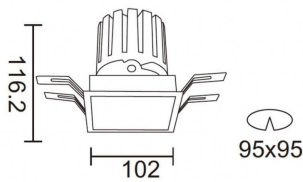

PRO-DS Smart

Lavov downlight from the family PRO-DS Smart with a power of 28,7W and an optics 36 degrees . CCT 3000K. With a total lumen output of 2336lm and a luminous efficiency of 81,4lm/W.DALI+wireless Casambi driver. Made in die cast aluminum and finished in black color.

Item code	86.DS26.3339.02
Product type	Indoor
Category	Downlights
Family	PRO-D
Subfamily	PRO-DS Smart

Pictograms

Scheme

Product	
Real power (W)	28.7
Real luminous flux (Lm)	2336
Luminous efficiency (Lm/W)	81.400000000000006
Beam angle (°)	36
Life time (h)	50000 h L80B10
IP	20
Electrical class insulation	Clas II
Colour	black
Control gear	DALI+wireless Casambi
Flicker Free	Yes
Light source	LED
Type of LED	COB
Colour temperature (K)	3000
Colour consistency (SDCM)	SDCM<3
CRI	80