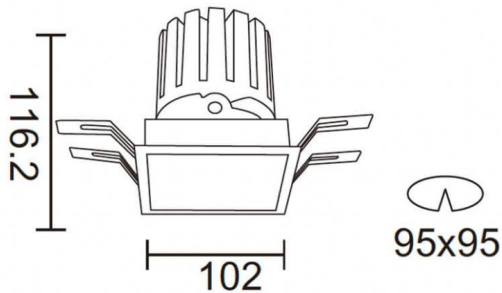

PRO-DS Smart

Lavov downlight from the family PRO-DS Smart with a power of 28,7W and an optics 36 degrees . CCT 3000K. With a total lumen output of 2336lm and a luminous efficiency of 81,4lm/W.DALI+wireless Casambi driver. Made in die cast aluminum and finished in black color.

Item code	86.DS26.3339.02
Product type	Indoor
Category	Downlights
Family	PRO-D
Subfamily	PRO-DS Smart

Pictograms

Scheme

Product	
Real power (W)	28.7
Real luminous flux (Lm)	2336
Luminous efficiency (Lm/W)	81.4
Beam angle (&ordm;)	36
Life time (h)	50000 h L80B10
IP	20
Electrical class insulation	Clas II
Colour	black
Control gear	DALI+wireless Casambi
Flicker Free	Yes
Light source	LED
Type of LED	COB
Colour temperature (K)	3000
Colour consistency (SDCM)	SDCM<3
CRI	80