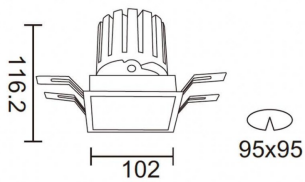

PRO-DS Smart

Lavov downlight from the family PRO-DS Smart with a power of 28,7W and an optics 36 degrees . CCT 3000K. With a total lumen output of 2336lm and a luminous efficiency of 81,4lm/W.DALI+wireless Casambi driver. Made in die cast aluminum and finished in black color.

Item code	86.DS26.3339.02
Product type	Indoor
Category	Downlights
Family	PRO-D
Subfamily	PRO-DS Smart

Pictograms

Scheme

Product

Real power (W)	28.7
Real luminous flux (Lm)	2336
Luminous efficiency (Lm/W)	81.400000000000006
Beam angle (°)	36
Life time (h)	50000 h L80B10
IP	20
Electrical class insulation	Clas II
Colour	black
Control gear	DALI+wireless Casambi
Flicker Free	Yes
Light source	LED
Type of LED	COB
Colour temperature (K)	3000
Colour consistency (SDCM)	SDCM<3
CRI	80