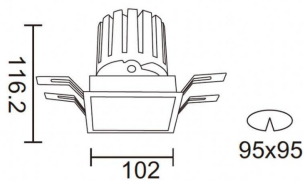

Subfamily	PRO-DS Smart
------------------	---------------------

Pictograms	    
	    

Scheme

Product

Real power (W)	28.7
-----------------------	-------------

Real luminous flux (Lm)	2336
--------------------------------	-------------