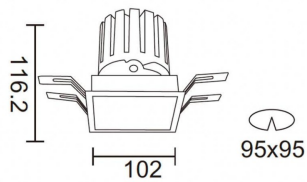

### PRO-DS Smart

Lavov downlight from the family PRO-DS Smart with a power of 28,7W and an optics 36 degrees . CCT 3000K. With a total lumen output of 2336lm and a luminous efficiency of 81,4lm/W.DALI+wireless Casambi driver. Made in die cast aluminum and finished in grey color.

### Scheme

<b>Product</b>	
<b>Real power (W)</b>	<b>28.7</b>
<b>Real luminous flux (Lm)</b>	<b>2336</b>
<b>Luminous efficiency (Lm/W)</b>	<b>81.400000000000006</b>
<b>Beam angle (°)</b>	<b>36</b>
<b>Life time (h)</b>	<b>50000 h L80B10</b>
<b>IP</b>	<b>20</b>
<b>Electrical class insulation</b>	<b>Clas II</b>
<b>Colour</b>	<b>grey</b>
<b>Control gear</b>	<b>DALI+wireless Casambi</b>
<b>Flicker Free</b>	<b>Yes</b>
<b>Light source</b>	<b>LED</b>
<b>Type of LED</b>	<b>COB</b>
<b>Colour temperature (K)</b>	<b>3000</b>
<b>Colour consistency (SDCM)</b>	<b>SDCM&lt;3</b>
<b>CRI</b>	<b>80</b>