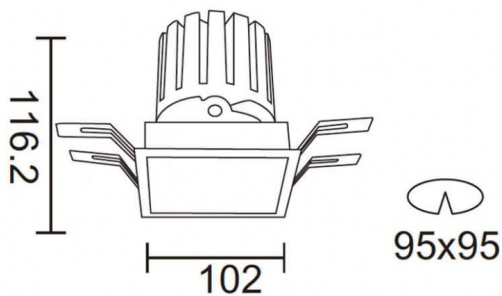

Pictograms

Scheme

Product	
Real power (W)	28.7
Real luminous flux (Lm)	2336
Luminous efficiency (Lm/W)	81.400000000000006
Beam angle (°)	36
Life time (h)	50000 h L80B10
IP	20
Electrical class insulation	Clas II
Colour	grey
Control gear	DALI+wireless Casambi
Flicker Free	Yes
Light source	LED
Type of LED	COB
Colour temperature (K)	3000
Colour consistency (SDCM)	SDCM3
CRI	80