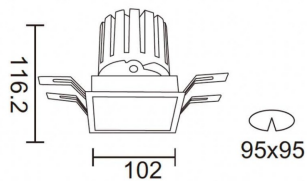

Scheme

Product

Real power (W)	28.7

Real luminous flux (Lm)	2336

Luminous efficiency (Lm/W)	81.400000000000006

Beam angle (°)	36

Life time (h)	50000 h L80B10

IP	20

Electrical class insulation	Clas II

Colour	grey

Control gear	DALI+wireless Casambi

Flicker Free	Yes

Light source	LED

Type of LED	COB

Colour temperature (K)	3000

Colour consistency (SDCM)	SDCM<3

CRI	80