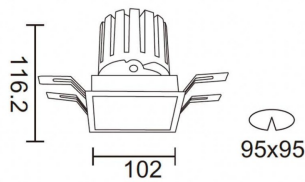

PRO-DS Smart

Lavov downlight from the family PRO-DS Smart with a power of 28,7W and an optics 36 degrees . CCT 3000K. With a total lumen output of 2336lm and a luminous efficiency of 81,4lm/W.DALI+wireless Casambi driver. Made in die cast aluminum and finished in grey color.

Item code	86.DS26.3339.03
Product type	Indoor
Category	Downlights
Family	PRO-D
Subfamily	PRO-DS Smart

Pictograms

Scheme

Product	
Real power (W)	28.7
Real luminous flux (Lm)	2336
Luminous efficiency (Lm/W)	81.400000000000006
Beam angle (°)	36
Life time (h)	50000 h L80B10
IP	20
Electrical class insulation	Clas II
Colour	grey
Control gear	DALI+wireless Casambi
Flicker Free	Yes
Light source	LED
Type of LED	COB
Colour temperature (K)	3000
Colour consistency (SDCM)	SDCM<3
CRI	80