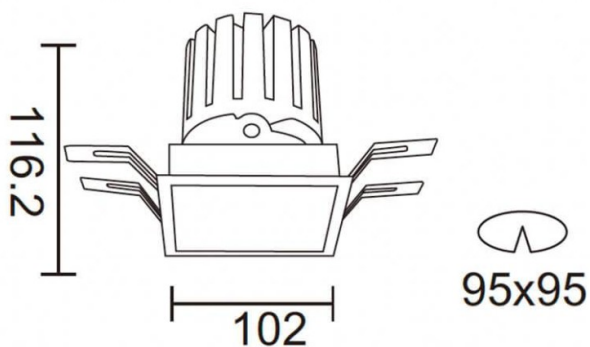

PRO-DS Smart

Lavov downlight from the family PRO-DS Smart with a power of 28,7W and an optics 12 degrees . CCT 4000K. With a total lumen output of 2336lm and a luminous efficiency of 81,4lm/W.DALI+wireless Casambi driver. Made in die cast aluminum and finished in White color.

Scheme

| | |
|------------------------------------|------------------------------|
| Product | |
| Real power (W) | 28.7 |
| Real luminous flux (Lm) | 2336 |
| Luminous efficiency (Lm/W) | 81.400000000000006 |
| Beam angle (°) | 12 |
| Life time (h) | 50000 h L80B10 |
| IP | 20 |
| Electrical class insulation | Clas II |
| Colour | White |
| Control gear | DALI+wireless Casambi |
| Flicker Free | Yes |
| Light source | LED |
| Type of LED | COB |
| Colour temperature (K) | 4000 |
| Colour consistency (SDCM) | SDCM<3 |
| CRI | 80 |