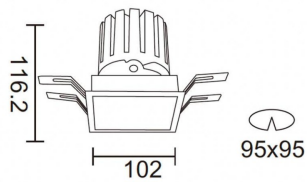

PRO-DS Smart

Lavov downlight from the family PRO-DS Smart with a power of 28,7W and an optics 12 degrees . CCT 4000K. With a total lumen output of 2336lm and a luminous efficiency of 81,4lm/W.DALI+wireless Casambi driver. Made in die cast aluminum and finished in White color.

Item code	86.DS26.3419.01
Product type	Indoor
Category	Downlights
Family	PRO-D
Subfamily	PRO-DS Smart

Pictograms

Scheme

Product	
Real power (W)	28.7
Real luminous flux (Lm)	2336
Luminous efficiency (Lm/W)	81.400000000000006
Beam angle (°)	12
Life time (h)	50000 h L80B10
IP	20
Electrical class insulation	Clas II
Colour	White
Control gear	DALI+wireless Casambi
Flicker Free	Yes
Light source	LED
Type of LED	COB
Colour temperature (K)	4000
Colour consistency (SDCM)	SDCM<3
CRI	80