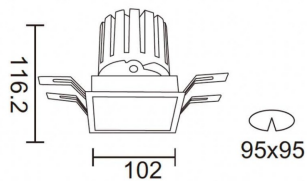

Scheme

Product

Real power (W)	28.7

Real luminous flux (Lm)	2336

Luminous efficiency (Lm/W)	81.400000000000006

Beam angle (°)	12

Life time (h)	50000 h L80B10

IP	20

Electrical class insulation	Clas II

Colour	White

Control gear	DALI+wireless Casambi

Flicker Free	Yes

Light source	LED

Type of LED	COB

Colour temperature (K)	4000

Colour consistency (SDCM)	SDCM<3

CRI	80