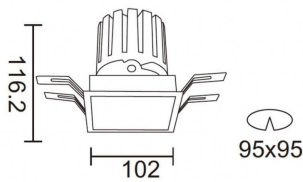

Scheme

Product	
Real power (W)	28.7
Real luminous flux (Lm)	2336
Luminous efficiency (Lm/W)	81.400000000000006
Beam angle (°)	12
Life time (h)	50000 h L80B10
IP	20
Electrical class insulation	Clas II
Colour	black
Control gear	DALI+wireless Casambi
Flicker Free	Yes
Light source	LED
Type of LED	COB
Colour temperature (K)	4000
Colour consistency (SDCM)	SDCM<3
CRI	80