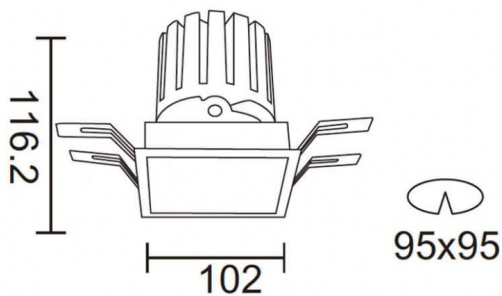

PRO-DS Smart

Lavov downlight from the family PRO-DS Smart with a power of 28,7W and an optics 12 degrees . CCT 4000K. With a total lumen output of 2336lm and a luminous efficiency of 81,4lm/W.DALI+wireless Casambi driver. Made in die cast aluminum and finished in black color.

Item code	86.DS26.3419.02
Product type	Indoor
Category	Downlights
Family	PRO-D
Subfamily	PRO-DS Smart

Pictograms

Scheme

Product	
Real power (W)	28.7
Real luminous flux (Lm)	2336
Luminous efficiency (Lm/W)	81.400000000000006
Beam angle (°)	12
Life time (h)	50000 h L80B10
IP	20
Electrical class insulation	Clas II
Colour	black
Control gear	DALI+wireless Casambi
Flicker Free	Yes
Light source	LED
Type of LED	COB
Colour temperature (K)	4000
Colour consistency (SDCM)	SDCM3
CRI	80