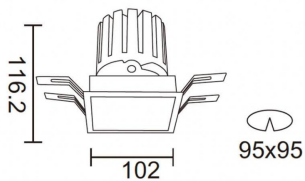

Scheme

Product

Real power (W)	28.7

Real luminous flux (Lm)	2336

Luminous efficiency (Lm/W)	81.400000000000006

Beam angle (°)	12

Life time (h)	50000 h L80B10

IP	20

Electrical class insulation	Clas II

Colour	black

Control gear	DALI+wireless Casambi

Flicker Free	Yes

Light source	LED

Type of LED	COB

Colour temperature (K)	4000

Colour consistency (SDCM)	SDCM<3

CRI	80