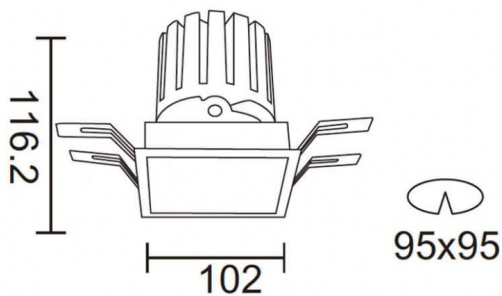

PRO-DS Smart

Lavov downlight from the family PRO-DS Smart with a power of 28,7W and an optics 12 degrees . CCT 4000K. With a total lumen output of 2336lm and a luminous efficiency of 81,4lm/W.DALI+wireless Casambi driver. Made in die cast aluminum and finished in black color.

Item code	86.DS26.3419.02
Product type	Indoor
Category	Downlights
Family	PRO-D
Subfamily	PRO-DS Smart

Pictograms

Scheme

Product	
Real power (W)	28.7
Real luminous flux (Lm)	2336
Luminous efficiency (Lm/W)	81.4
Beam angle (&ordm;)	12
Life time (h)	50000 h L80B10
IP	20
Electrical class insulation	Clas II
Colour	black
Control gear	DALI+wireless Casambi
Flicker Free	Yes
Light source	LED
Type of LED	COB
Colour temperature (K)	4000
Colour consistency (SDCM)	SDCM<3
CRI	80