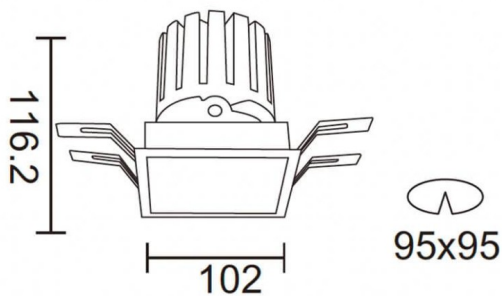

PRO-DS Smart

Lavov downlight from the family PRO-DS Smart with a power of 28,7W and an optics 12 degrees . CCT 4000K. With a total lumen output of 2336lm and a luminous efficiency of 81,4lm/W.DALI+wireless Casambi driver. Made in die cast aluminum and finished in grey color.

Item code	86.DS26.3419.03
Product type	Indoor
Category	Downlights
Family	PRO-D
Subfamily	PRO-DS Smart

Pictograms

Scheme

Product	
Real power (W)	28.7
Real luminous flux (Lm)	2336
Luminous efficiency (Lm/W)	81.40000000000006
Beam angle (°)	12
Life time (h)	50000 h L80B10
IP	20
Electrical class insulation	Clas II
Colour	grey
Control gear	DALI+wireless Casambi
Flicker Free	Yes
Light source	LED
Type of LED	COB
Colour temperature (K)	4000
Colour consistency (SDCM)	SDCM<3
CRI	80