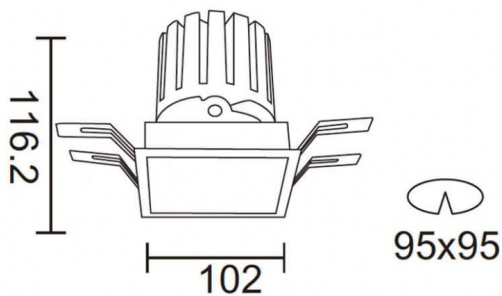

PRO-DS Smart

Lavov downlight from the family PRO-DS Smart with a power of 28,7W and an optics 12 degrees . CCT 4000K. With a total lumen output of 2336lm and a luminous efficiency of 81,4lm/W.DALI+wireless Casambi driver. Made in die cast aluminum and finished in grey color.

Item code	86.DS26.3419.03
Product type	Indoor
Category	Downlights
Family	PRO-D
Subfamily	PRO-DS Smart

Pictograms

Scheme

Product	
Real power (W)	28.7
Real luminous flux (Lm)	2336
Luminous efficiency (Lm/W)	81.400000000000006
Beam angle (°)	12
Life time (h)	50000 h L80B10
IP	20
Electrical class insulation	Clas II
Colour	grey
Control gear	DALI+wireless Casambi
Flicker Free	Yes
Light source	LED
Type of LED	COB
Colour temperature (K)	4000
Colour consistency (SDCM)	SDCM3
CRI	80