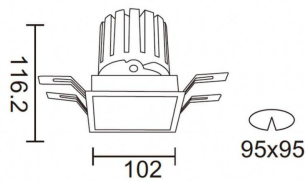

PRO-DS Smart

Lavov downlight from the family PRO-DS Smart with a power of 28,7W and an optics 12 degrees . CCT 4000K. With a total lumen output of 2336lm and a luminous efficiency of 81,4lm/W.DALI+wireless Casambi driver. Made in die cast aluminum and finished in grey color.

Item code	86.DS26.3419.03
Product type	Indoor
Category	Downlights
Family	PRO-D
Subfamily	PRO-DS Smart
Pictograms	

Scheme

Product	
Real power (W)	28.7
Real luminous flux (Lm)	2336
Luminous efficiency (Lm/W)	81.400000000000006
Beam angle (°)	12
Life time (h)	50000 h L80B10
IP	20
Electrical class insulation	Clas II
Colour	grey
Control gear	DALI+wireless Casambi
Flicker Free	Yes
Light source	LED
Type of LED	COB
Colour temperature (K)	4000
Colour consistency (SDCM)	SDCM<3
CRI	80