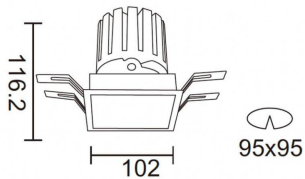

Scheme

Product

Real power (W)	28.7

Real luminous flux (Lm)	2336

Luminous efficiency (Lm/W)	81.400000000000006

Beam angle (°)	12

Life time (h)	50000 h L80B10

IP	20

Electrical class insulation	Clas II

Colour	grey

Control gear	DALI+wireless Casambi

Flicker Free	Yes

Light source	LED

Type of LED	COB

Colour temperature (K)	4000

Colour consistency (SDCM)	SDCM<3

CRI	80