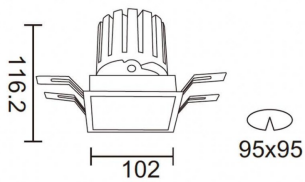

PRO-DS Smart

Lavov downlight from the family PRO-DS Smart with a power of 28,7W and an optics 12 degrees . CCT 4000K. With a total lumen output of 2336lm and a luminous efficiency of 81,4lm/W.DALI+wireless Casambi driver. Made in die cast aluminum and finished in grey color.

Item code	86.DS26.3419.03
Product type	Indoor
Category	Downlights
Family	PRO-D
Subfamily	PRO-DS Smart
Pictograms	

Scheme

Product	
Real power (W)	28.7
Real luminous flux (Lm)	2336
Luminous efficiency (Lm/W)	81.400000000000006
Beam angle (°)	12
Life time (h)	50000 h L80B10
IP	20
Electrical class insulation	Clas II
Colour	grey
Control gear	DALI+wireless Casambi
Flicker Free	Yes
Light source	LED
Type of LED	COB
Colour temperature (K)	4000
Colour consistency (SDCM)	SDCM<3
CRI	80