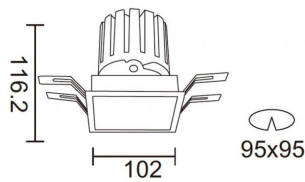

PRO-DS Smart

Lavov downlight from the family PRO-DS Smart with a power of 28,7W and an optics 24 degrees . CCT 4000K. With a total lumen output of 2336lm and a luminous efficiency of 81,4lm/W.DALI+wireless Casambi driver. Made in die cast aluminum and finished in White color.

Item code	86.DS26.3429.01
Product type	Indoor
Category	Downlights
Family	PRO-D
Subfamily	PRO-DS Smart
Pictograms	

Scheme

Product	
Real power (W)	28.7
Real luminous flux (Lm)	2336
Luminous efficiency (Lm/W)	81.400000000000006
Beam angle (°)	24
Life time (h)	50000 h L80B10
IP	20
Electrical class insulation	Clas II
Colour	White
Control gear	DALI+wireless Casambi
Flicker Free	Yes
Light source	LED
Type of LED	COB
Colour temperature (K)	4000
Colour consistency (SDCM)	SDCM<3
CRI	80