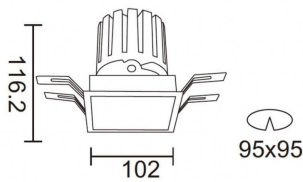

Scheme

Product	
Real power (W)	28.7
Real luminous flux (Lm)	2336
Luminous efficiency (Lm/W)	81.400000000000006
Beam angle (°)	24
Life time (h)	50000 h L80B10
IP	20
Electrical class insulation	Clas II
Colour	White
Control gear	DALI+wireless Casambi
Flicker Free	Yes
Light source	LED
Type of LED	COB
Colour temperature (K)	4000
Colour consistency (SDCM)	SDCM<3
CRI	80