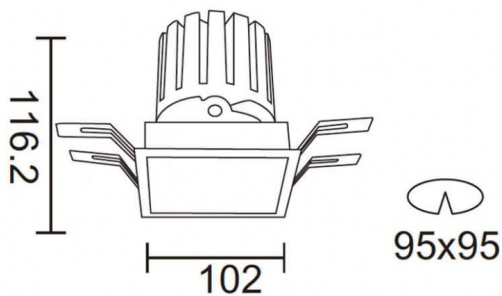

Pictograms

Scheme

Product	
Real power (W)	28.7
Real luminous flux (Lm)	2336
Luminous efficiency (Lm/W)	81.4
Beam angle (&ordm;)	24
Life time (h)	50000 h L80B10
IP	20
Electrical class insulation	Clas II
Colour	White
Control gear	DALI+wireless Casambi
Flicker Free	Yes
Light source	LED
Type of LED	COB
Colour temperature (K)	4000
Colour consistency (SDCM)	SDCM<3
CRI	80