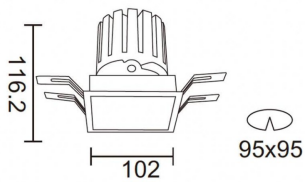

PRO-DS Smart

Lavov downlight from the family PRO-DS Smart with a power of 28,7W and an optics 24 degrees . CCT 4000K. With a total lumen output of 2336lm and a luminous efficiency of 81,4lm/W.DALI+wireless Casambi driver. Made in die cast aluminum and finished in black color.

Item code	86.DS26.3429.02
Product type	Indoor
Category	Downlights
Family	PRO-D
Subfamily	PRO-DS Smart

Pictograms

Scheme

Product	
Real power (W)	28.7
Real luminous flux (Lm)	2336
Luminous efficiency (Lm/W)	81.400000000000006
Beam angle (°)	24
Life time (h)	50000 h L80B10
IP	20
Electrical class insulation	Clas II
Colour	black
Control gear	DALI+wireless Casambi
Flicker Free	Yes
Light source	LED
Type of LED	COB
Colour temperature (K)	4000
Colour consistency (SDCM)	SDCM<3
CRI	80