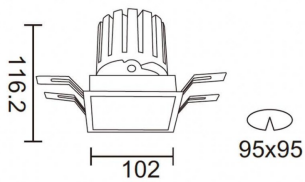

### PRO-DS Smart

Lavov downlight from the family PRO-DS Smart with a power of 28,7W and an optics 24 degrees . CCT 4000K. With a total lumen output of 2336lm and a luminous efficiency of 81,4lm/W.DALI+wireless Casambi driver. Made in die cast aluminum and finished in black color.

### Scheme

<b>Product</b>	
Real power (W)	28.7
Real luminous flux (Lm)	2336
Luminous efficiency (Lm/W)	81.400000000000006
Beam angle (°)	24
Life time (h)	50000 h L80B10
IP	20
Electrical class insulation	Clas II
Colour	black
Control gear	DALI+wireless Casambi
Flicker Free	Yes
Light source	LED
Type of LED	COB
Colour temperature (K)	4000
Colour consistency (SDCM)	SDCM<3
CRI	80