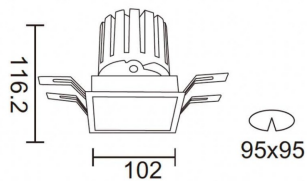

Subfamily	PRO-DS Smart
------------------	---------------------

Pictograms	    
	    

Scheme

Product

Real power (W)	28.7
-----------------------	-------------

Real luminous flux (Lm)	2336
--------------------------------	-------------