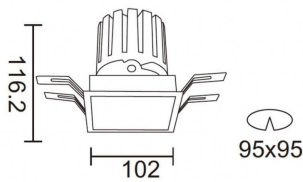

PRO-DS Smart

Lavov downlight from the family PRO-DS Smart with a power of 28,7W and an optics 24 degrees . CCT 4000K. With a total lumen output of 2336lm and a luminous efficiency of 81,4lm/W.DALI+wireless Casambi driver. Made in die cast aluminum and finished in grey color.

Item code	86.DS26.3429.03
Product type	Indoor
Category	Downlights
Family	PRO-D
Subfamily	PRO-DS Smart

Pictograms

Scheme

Product	
Real power (W)	28.7
Real luminous flux (Lm)	2336
Luminous efficiency (Lm/W)	81.400000000000006
Beam angle (°)	24
Life time (h)	50000 h L80B10
IP	20
Electrical class insulation	Clas II
Colour	grey
Control gear	DALI+wireless Casambi
Flicker Free	Yes
Light source	LED
Type of LED	COB
Colour temperature (K)	4000
Colour consistency (SDCM)	SDCM<3
CRI	80