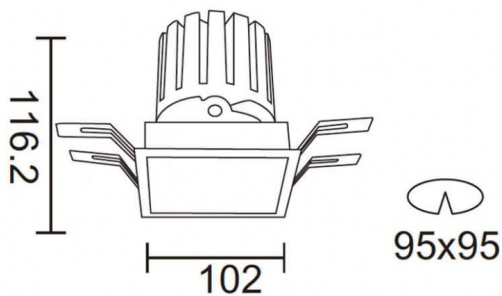

Pictograms

Scheme

Product	
Real power (W)	28.7
Real luminous flux (Lm)	2336
Luminous efficiency (Lm/W)	81.400000000000006
Beam angle (°)	24
Life time (h)	50000 h L80B10
IP	20
Electrical class insulation	Clas II
Colour	grey
Control gear	DALI+wireless Casambi
Flicker Free	Yes
Light source	LED
Type of LED	COB
Colour temperature (K)	4000
Colour consistency (SDCM)	SDCM3
CRI	80